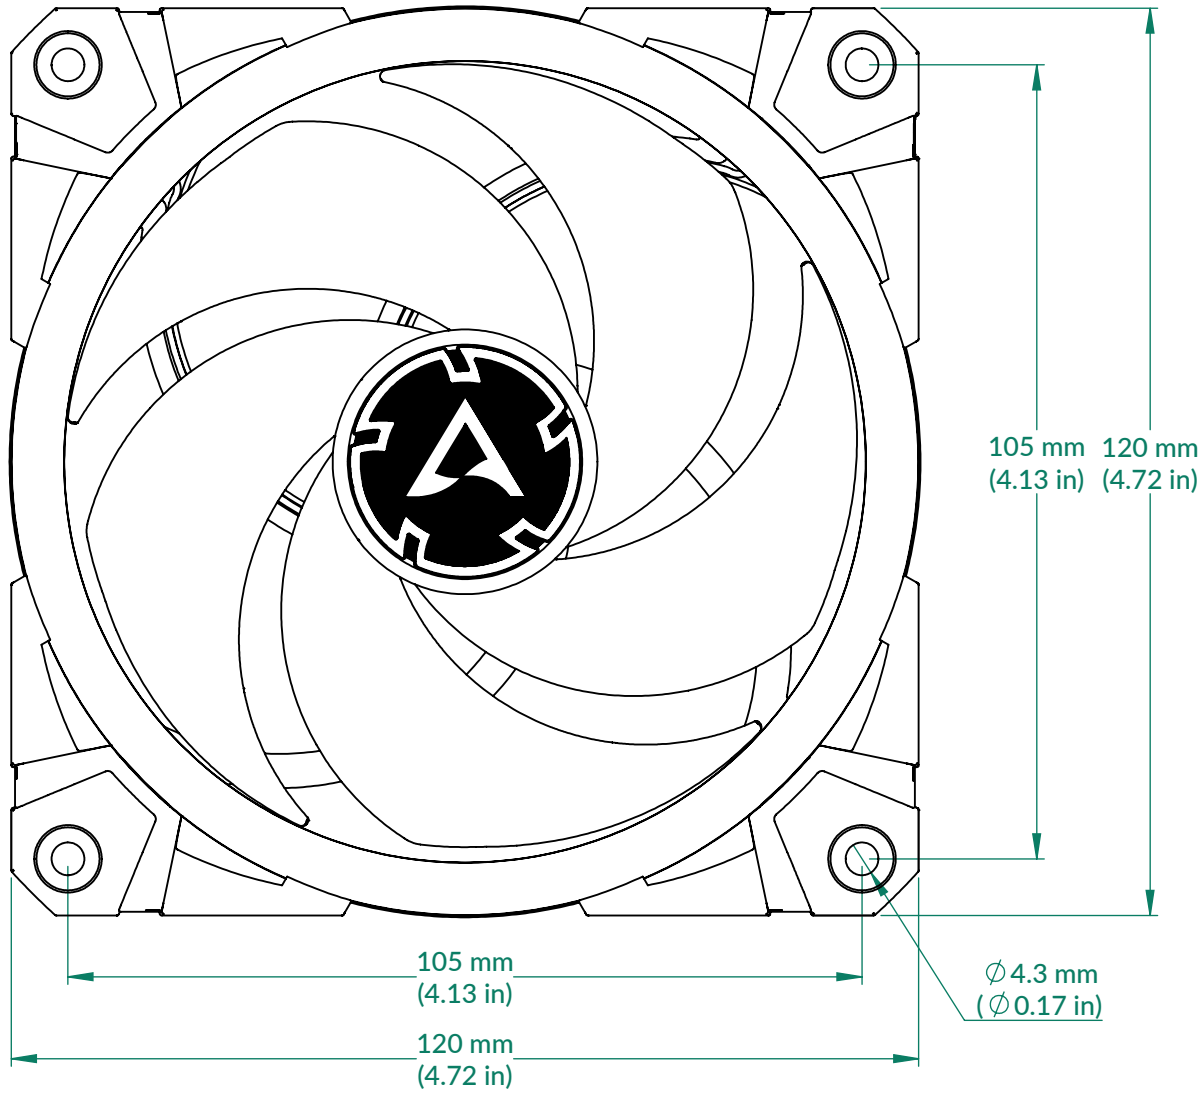

BioniX P120 A-RGB Series

Scale 1:1

Rev. Date: 2022-11-04

Front View

Side View