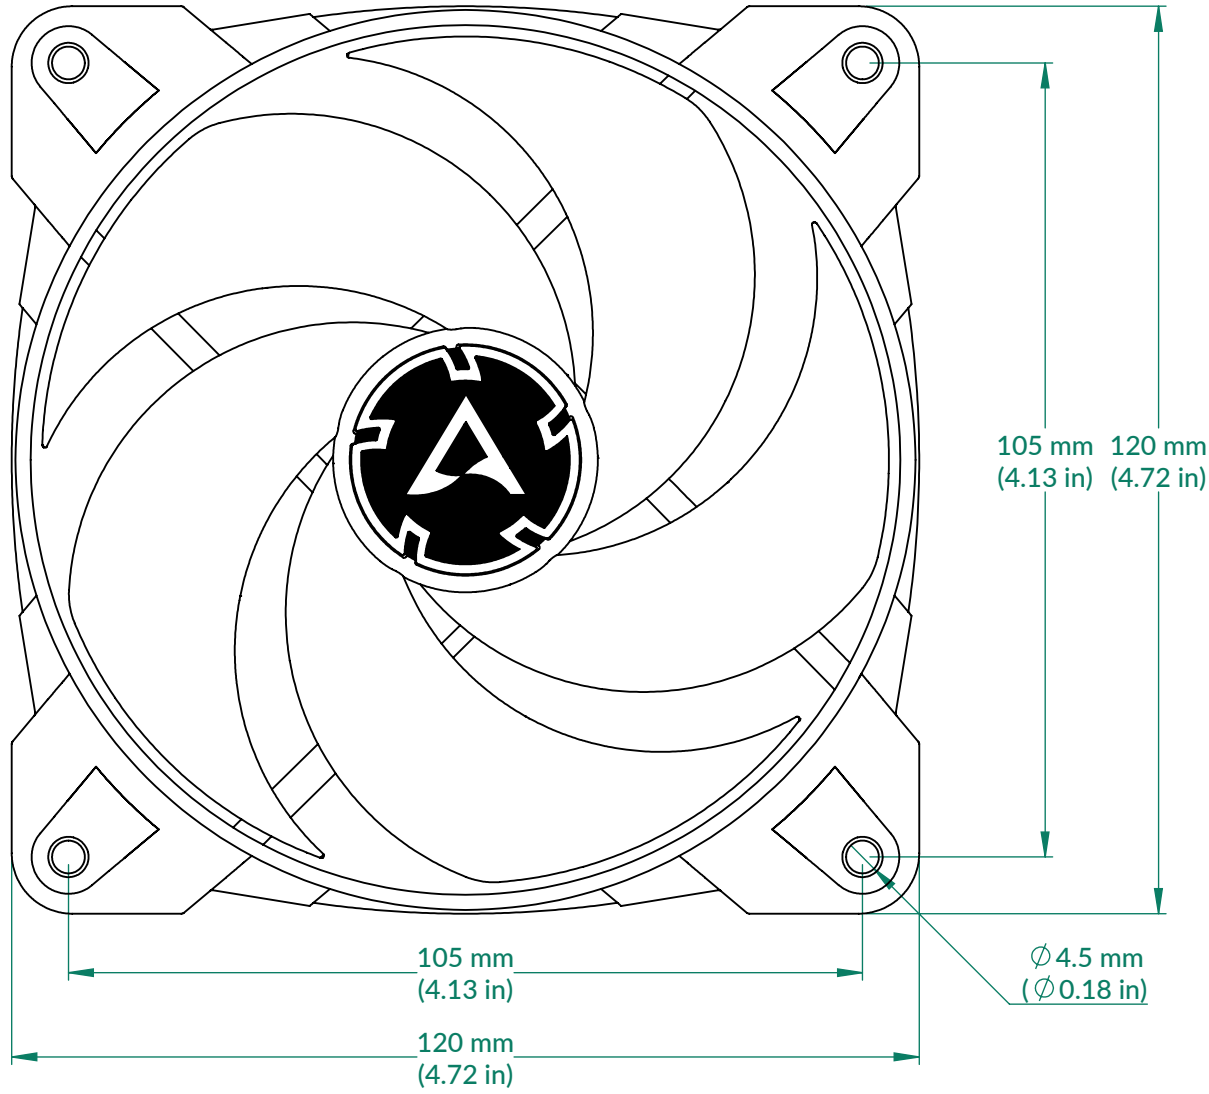

BioniX P120 Series

Scale 1:1

Rev. Date: 2022-11-04

Front View

Side View