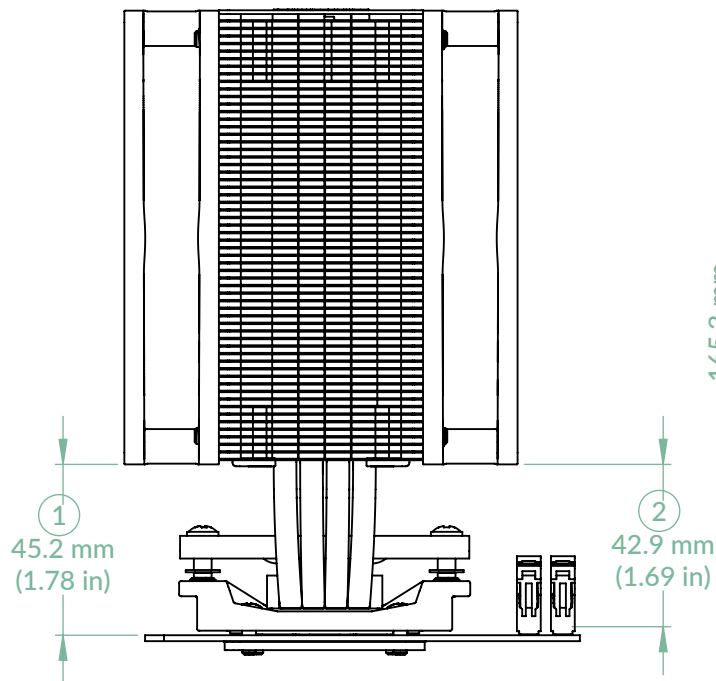

Freezer 36

P/N: ACFRE00121A

Scale 1:2

Rev. Date: 28/12/2023

AMD Clearances

Side View

Front View

- 1 Motherboard clearance
- 2 RAM clearance

Intel Clearances

Side View

Front View

- 1 Motherboard clearance
- 2 RAM clearance