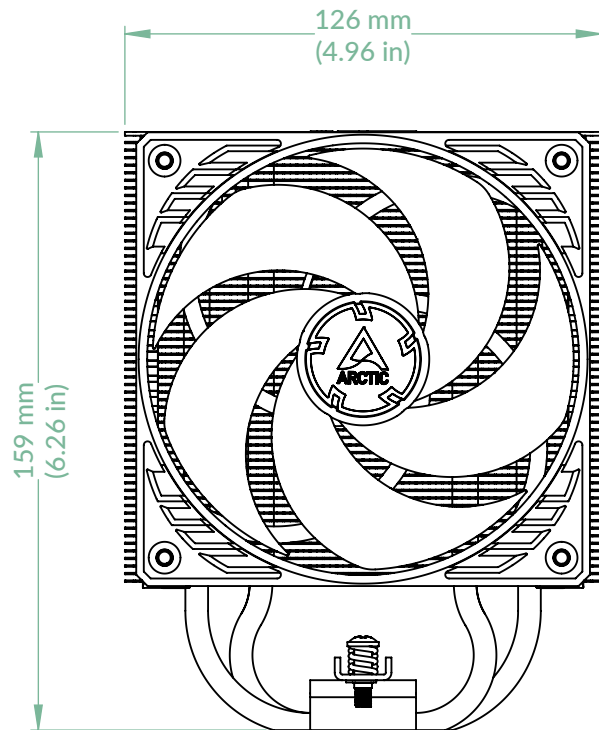

Freezer 36

P/N: ACFRE00121A

Scale 1:2

Rev. Date: 28/12/2023

Overall Dimension

Side View

Front View

Top View

Freezer 36

P/N: ACFRE00121A

Scale 1:2

Rev. Date: 28/12/2023

AMD Clearances

Side View

Front View

- 1 Motherboard clearance
- 2 RAM clearance

Intel Clearances

Side View

Front View

- 1 Motherboard clearance
- 2 RAM clearance