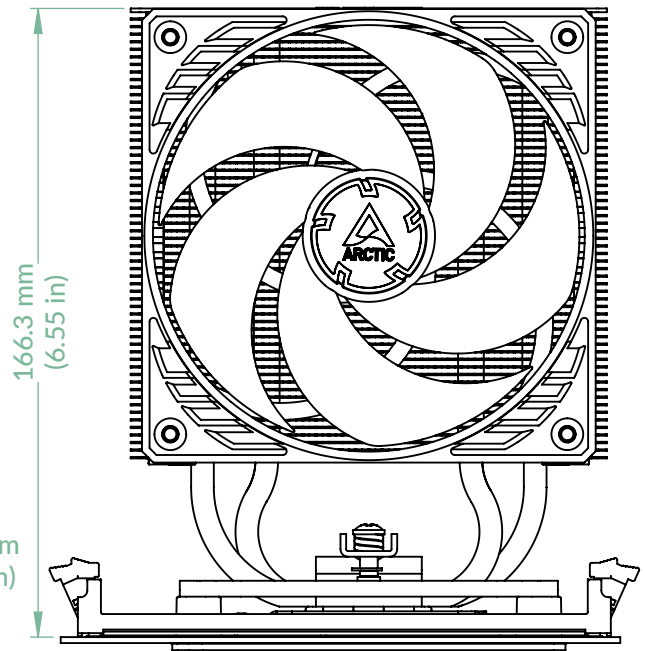

Freezer 36

P/N: ACFRE00121A

Scale 1:2

Rev. Date: 28/12/2023

Overall Dimension

Side View

Front View

Top View

Freezer 36

P/N: ACFRE00121A

Scale 1:2

Rev. Date: 28/12/2023

AMD Clearances

Side View

Front View

- 1 Motherboard clearance
- 2 RAM clearance

Intel Clearances

Side View

Front View

- 1 Motherboard clearance
- 2 RAM clearance