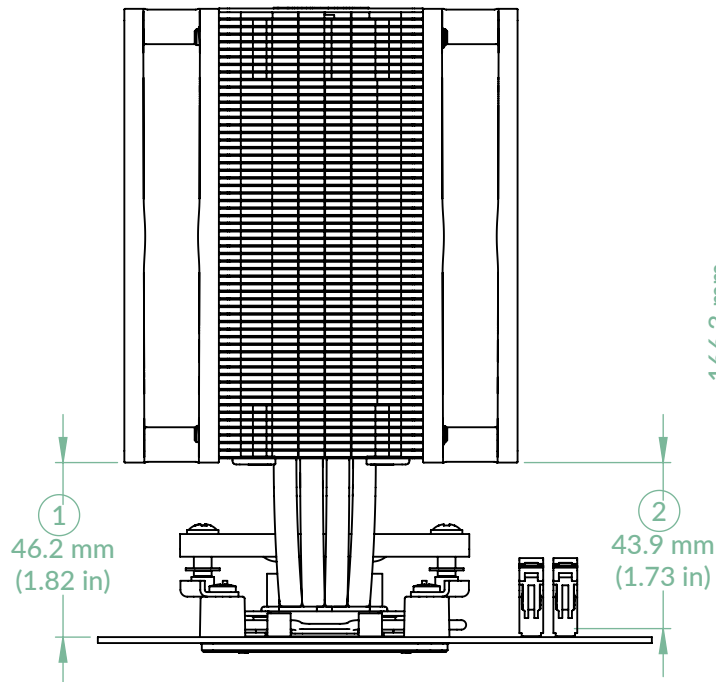

Freezer 36

P/N: ACFRE00121A

Scale 1:2

Rev. Date: 28/12/2023

AMD Clearances

Side View

Front View

- 1 Motherboard clearance
- 2 RAM clearance

Intel Clearances

Side View

Front View

- 1 Motherboard clearance
- 2 RAM clearance