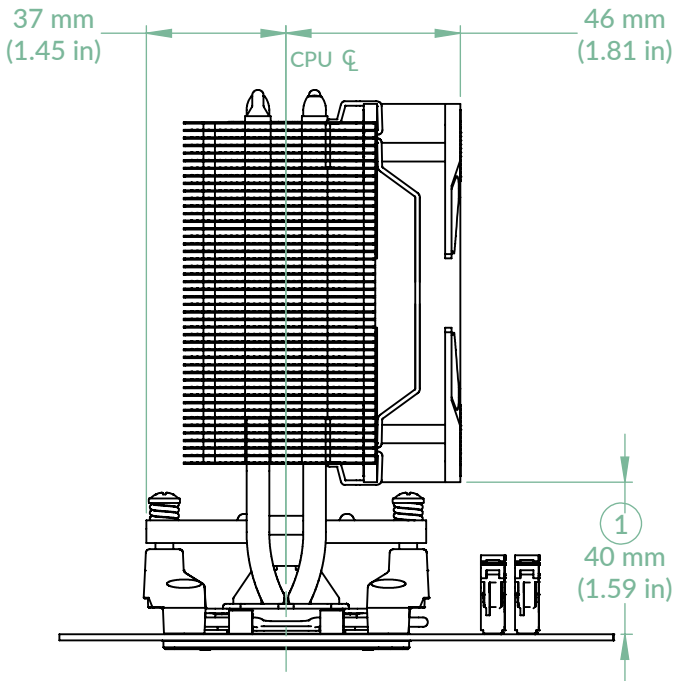

Freezer 8A CO

P/N: ACFRE00162A
Scale 2:3
Rev. Date: 2025-01-09

Overall Dimensions

Side View - Center

Front View

Side View - Offset

Top View

Freezer 8A CO

P/N: ACFRE00162A
Scale 1:2
Rev. Date: 2025-01-09

AMD Clearances - Center Mount

Side View

Front View

- ① Motherboard clearance: 40 mm
- ② Ram restriction: N/A

AMD Clearances - Offset Mount

Side View

Front View

- ① Motherboard clearance: 40 mm
- ② Ram restriction: N/A