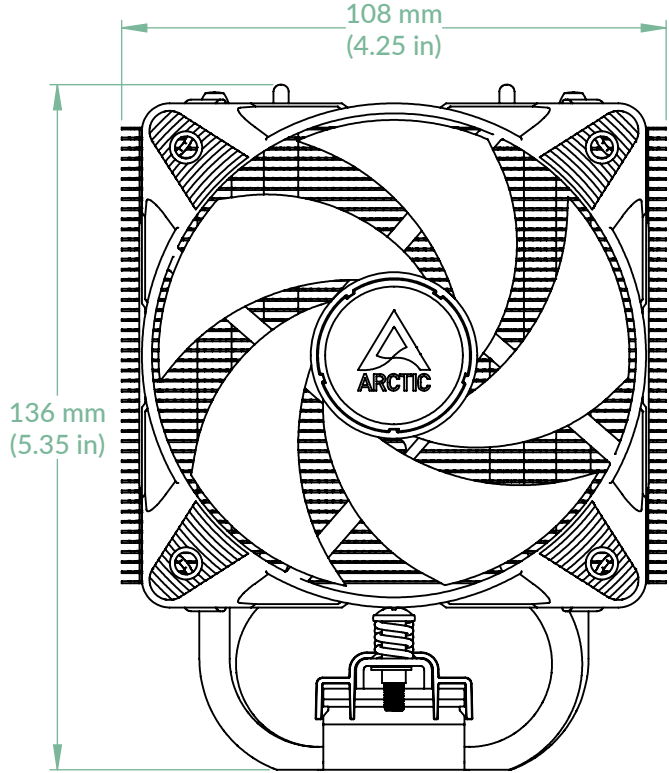

Freezer 8A CO

P/N: ACFRE00162A
Scale 2:3
Rev. Date: 2025-01-09

Overall Dimensions

Side View - Center

Front View

Side View - Offset

Top View

Freezer 8A CO

P/N: ACFRE00162A
Scale 1:2
Rev. Date: 2025-01-09

AMD Clearances - Center Mount

Side View

Front View

- ① Motherboard clearance: 40 mm
- ② Ram restriction: N/A

AMD Clearances - Offset Mount

Side View

Front View

- ① Motherboard clearance: 40 mm
- ② Ram restriction: N/A