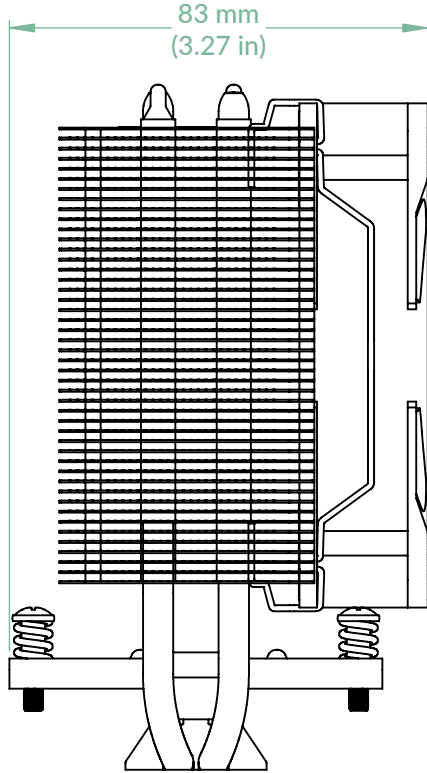

Freezer 8A CO

P/N: ACFRE00162A
Scale 2:3
Rev. Date: 2025-01-09

Overall Dimensions

Side View - Center

Front View

Side View - Offset

Top View

Freezer 8A CO

P/N: ACFRE00162A
Scale 1:2
Rev. Date: 2025-01-09

AMD Clearances - Center Mount

Side View

Front View

- ① Motherboard clearance: 40 mm
- ② Ram restriction: N/A

AMD Clearances - Offset Mount

Side View

Front View

- ① Motherboard clearance: 40 mm
- ② Ram restriction: N/A