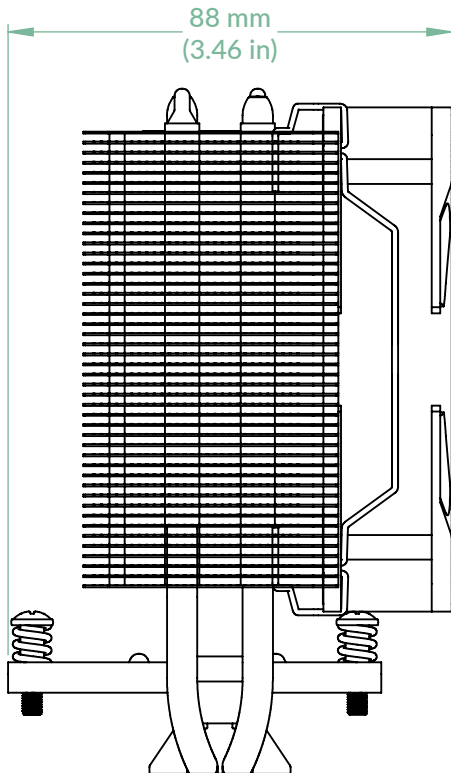

Freezer 8A CO

P/N: ACFRE00162A
Scale 2:3
Rev. Date: 2025-01-09

Overall Dimensions

Side View - Center

Front View

Side View - Offset

Top View

Freezer 8A CO

P/N: ACFRE00162A
Scale 1:2
Rev. Date: 2025-01-09

AMD Clearances - Center Mount

Side View

Front View

- ① Motherboard clearance: 40 mm
- ② Ram restriction: N/A

AMD Clearances - Offset Mount

Side View

Front View

- ① Motherboard clearance: 40 mm
- ② Ram restriction: N/A