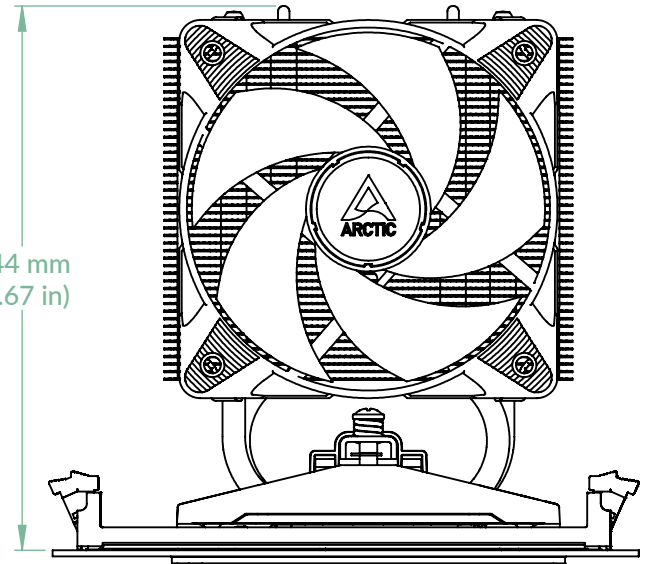

Freezer 8A CO

P/N: ACFRE00162A
Scale 2:3
Rev. Date: 2025-01-09

Overall Dimensions

Side View - Center

Front View

Side View - Offset

Top View

Freezer 8A CO

P/N: ACFRE00162A
Scale 1:2
Rev. Date: 2025-01-09

AMD Clearances - Center Mount

Side View

Front View

- ① Motherboard clearance: 40 mm
- ② Ram restriction: N/A

AMD Clearances - Offset Mount

Side View

Front View

- ① Motherboard clearance: 40 mm
- ② Ram restriction: N/A