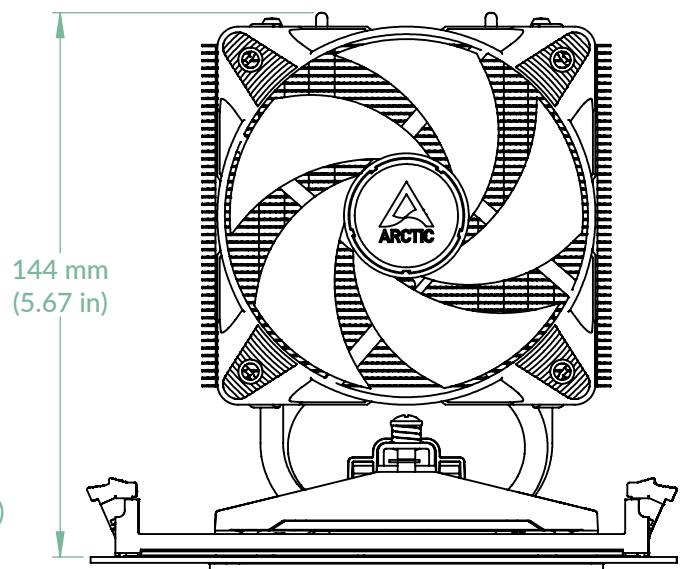

P/N: ACFRE00162A
Scale 1:2
Rev. Date: 2025-01-09

AMD Clearances - Center Mount

Side View

Front View

- ① Motherboard clearance: 40 mm
- ② Ram restriction: N/A

AMD Clearances - Offset Mount

Side View

Front View

- ① Motherboard clearance: 40 mm
- ② Ram restriction: N/A