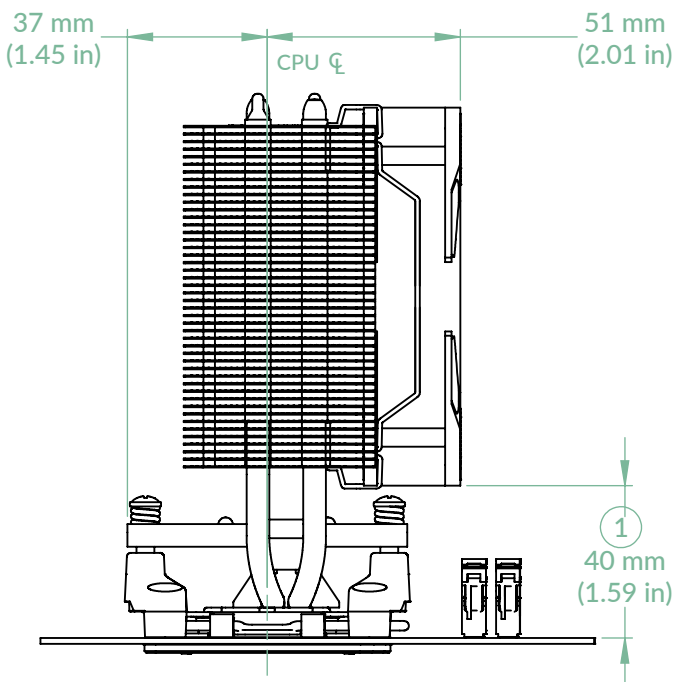

P/N: ACFRE00162A
Scale 1:2
Rev. Date: 2025-01-09

AMD Clearances - Center Mount

Side View

Front View

- ① Motherboard clearance: 40 mm
- ② Ram restriction: N/A

AMD Clearances - Offset Mount

Side View

Front View

- ① Motherboard clearance: 40 mm
- ② Ram restriction: N/A