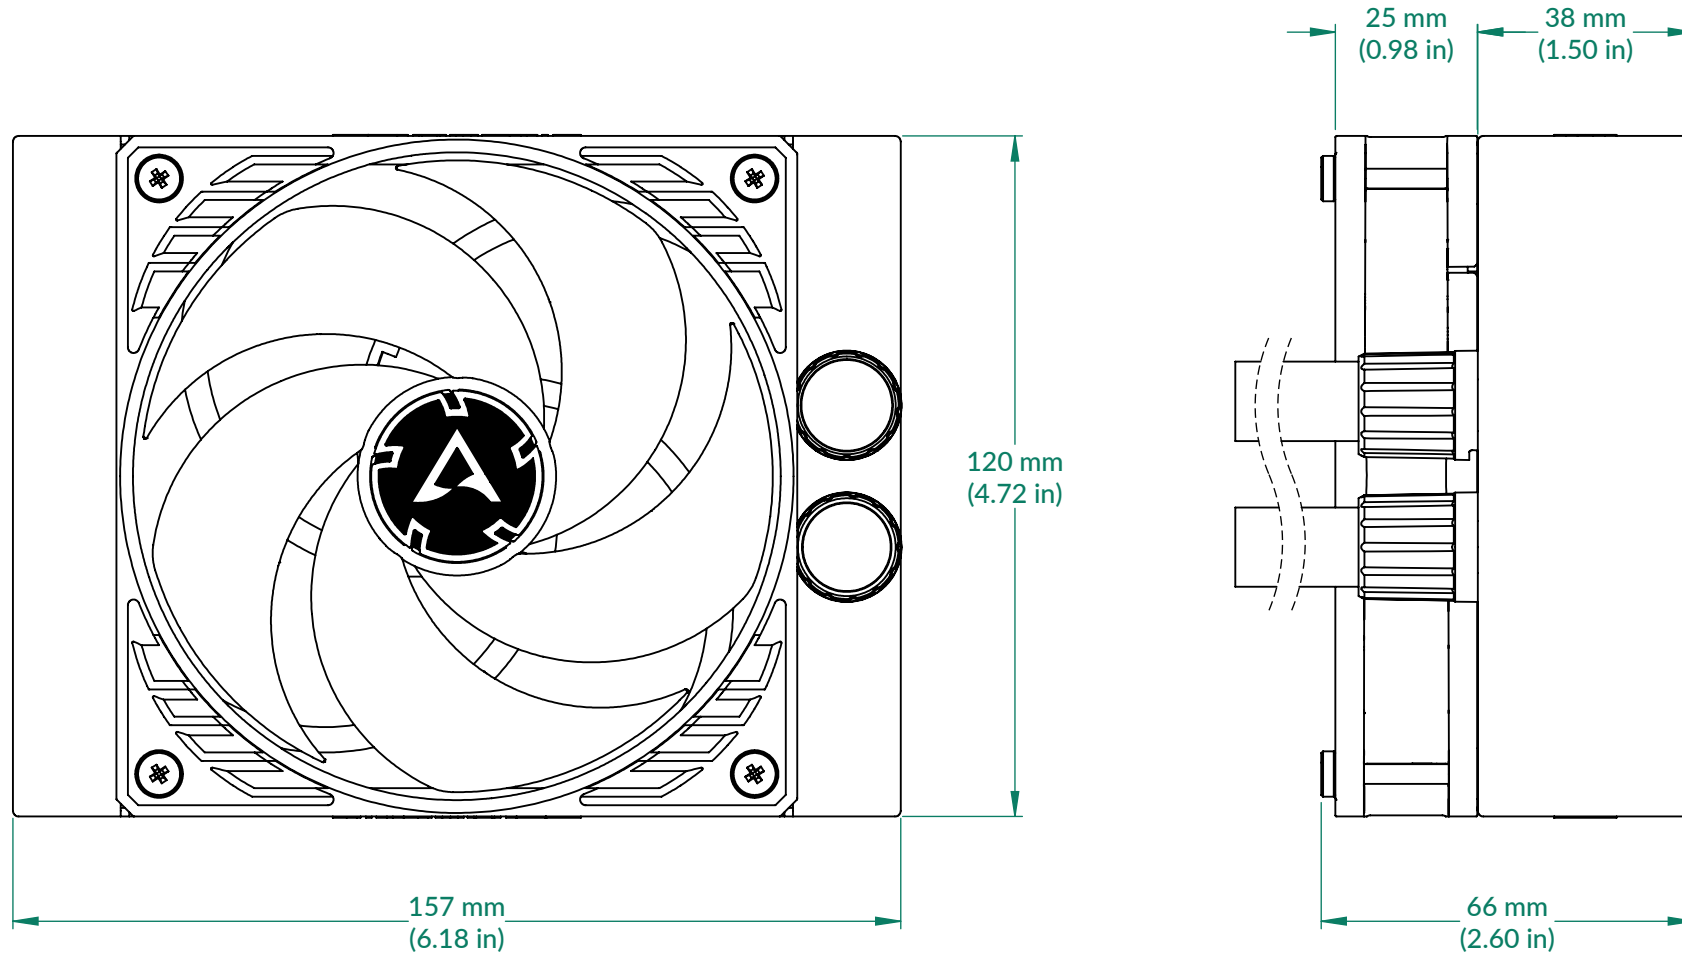

Liquid Freezer II 120

P/N: ACFRE00067B
Scale 3:4
Rev. Date: 2022-11-07

Radiator and Fans

Front View

Side View

Liquid Freezer II Series

Scale 1:1
Rev. Date: 2022-11-07

Pump/Cold Plate

Front View

Side View