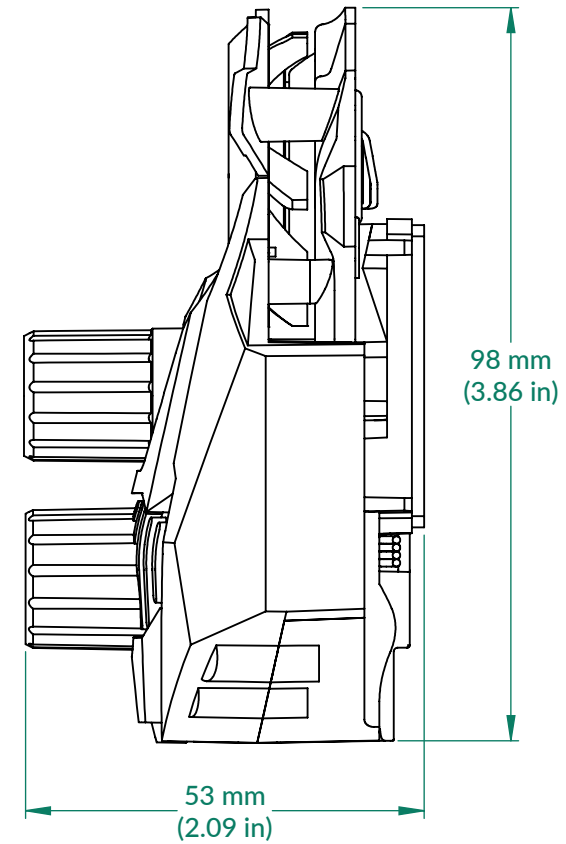

Liquid Freezer II 120

P/N: ACFRE00067B
Scale 3:4
Rev. Date: 2022-11-07

Radiator and Fans

Front View

Side View

Liquid Freezer II Series

Scale 1:1
Rev. Date: 2022-11-07

Pump/Cold Plate

Front View

Side View