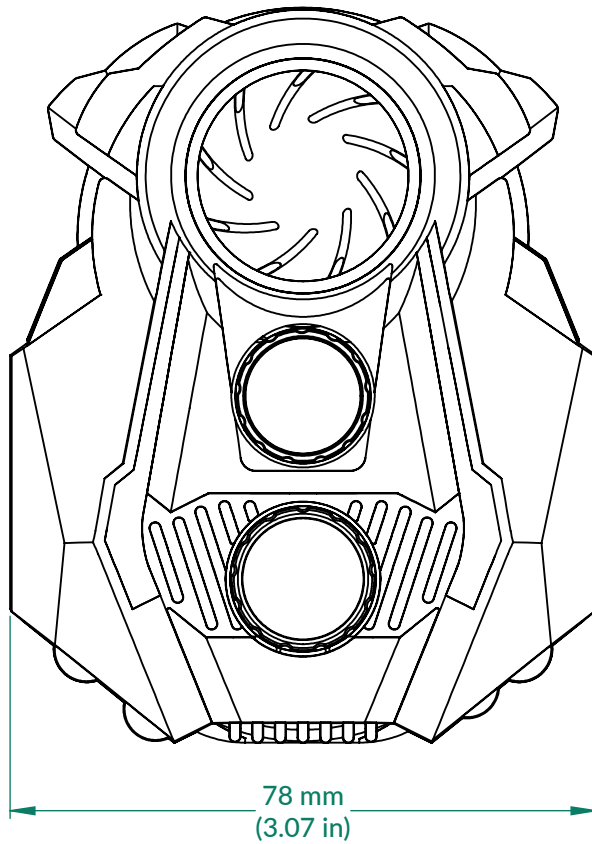

Liquid Freezer II 120

P/N: ACFRE00067B
Scale 3:4
Rev. Date: 2022-11-07

Radiator and Fans

Front View

Side View

Liquid Freezer II Series

Scale 1:1
Rev. Date: 2022-11-07

Pump/Cold Plate

Front View

Side View