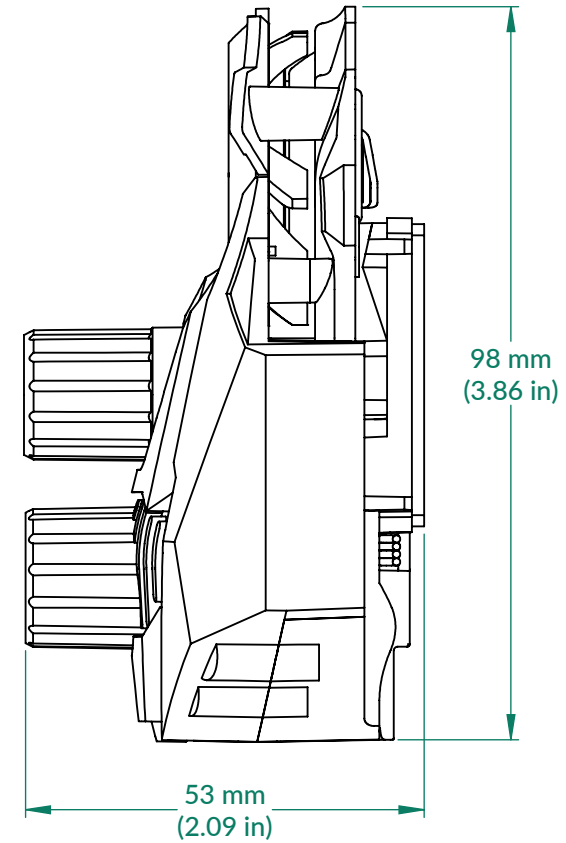

Liquid Freezer II 240 RGB/A-RGB

P/N: ACFRE00098A/ACFRE00093A

Scale 1:2

Rev. Date: 2022-11-07

Radiator and Fans

Front View

Side View

Liquid Freezer II Series

Scale 1:1
Rev. Date: 2022-11-07

Pump/Cold Plate

Front View

Side View