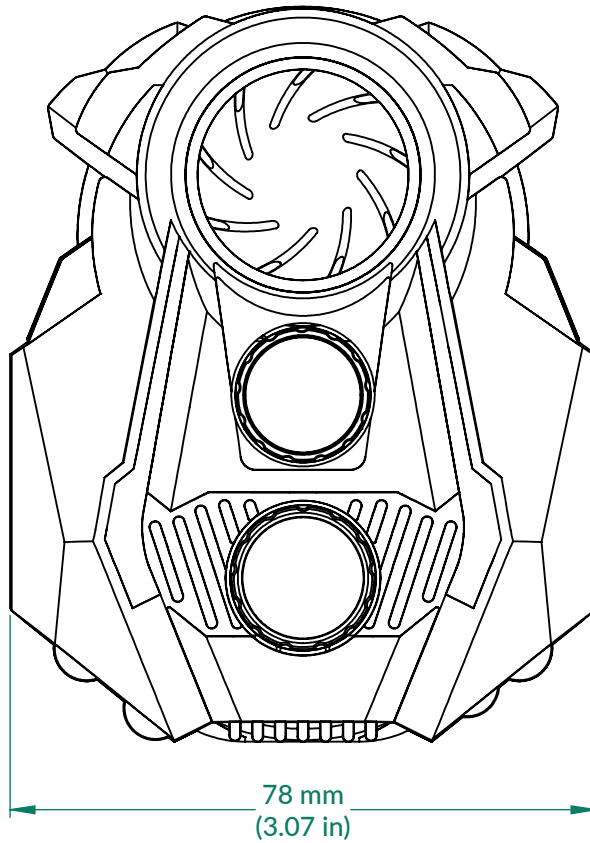

Liquid Freezer II 240 RGB/A-RGB

P/N: ACFRE00098A/ACFRE00093A

Scale 1:2

Rev. Date: 2022-11-07

Radiator and Fans

Front View

Side View

Liquid Freezer II Series

Scale 1:1
Rev. Date: 2022-11-07

Pump/Cold Plate

Front View

Side View