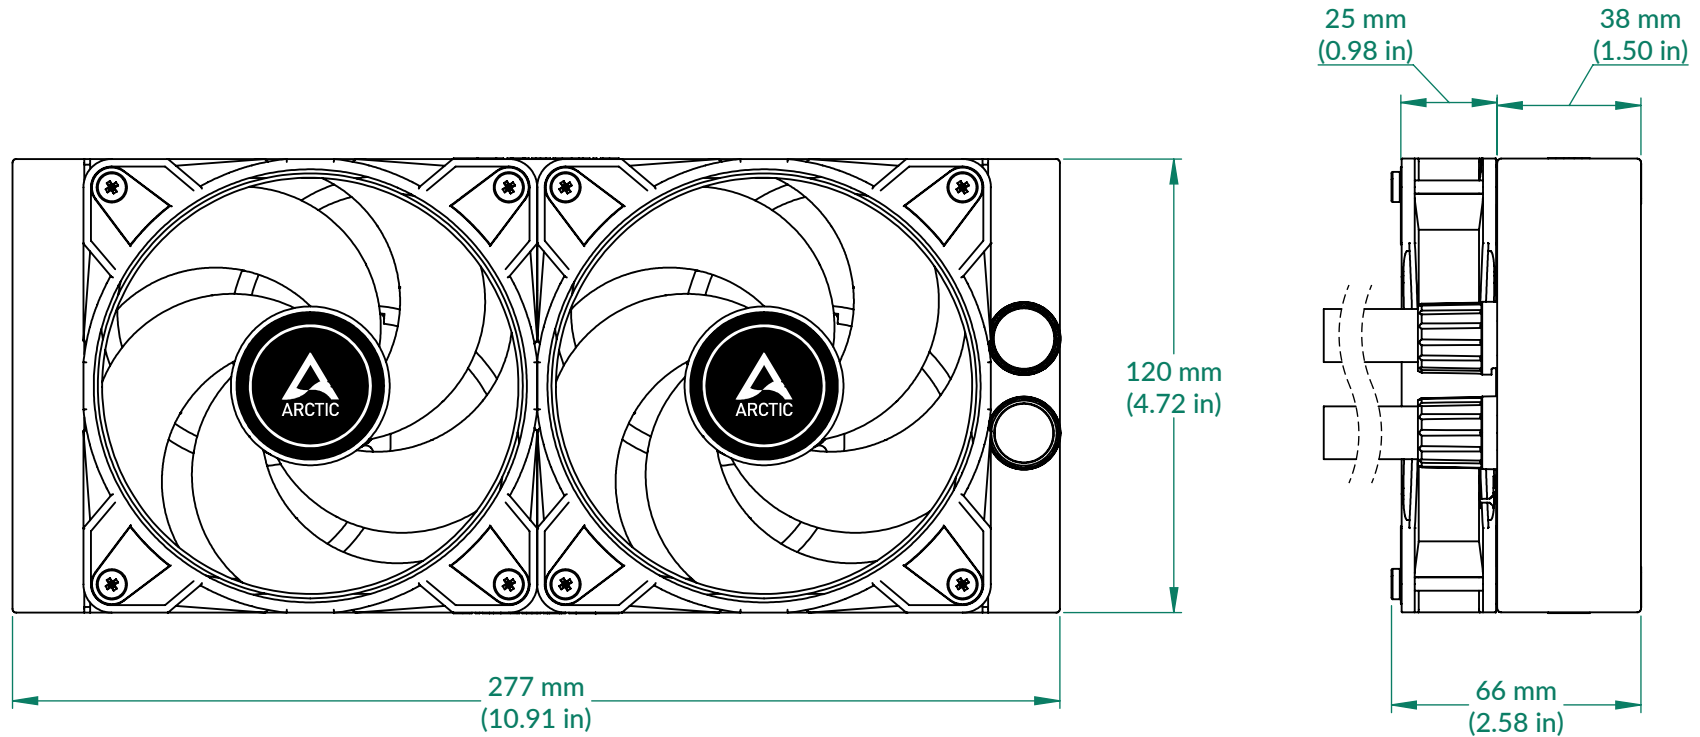

Liquid Freezer II 240 RGB/A-RGB

P/N: ACFRE00098A/ACFRE00093A

Scale 1:2

Rev. Date: 2022-11-07

Radiator and Fans

Front View

Side View

Liquid Freezer II Series

Scale 1:1
Rev. Date: 2022-11-07

Pump/Cold Plate

Front View

Side View