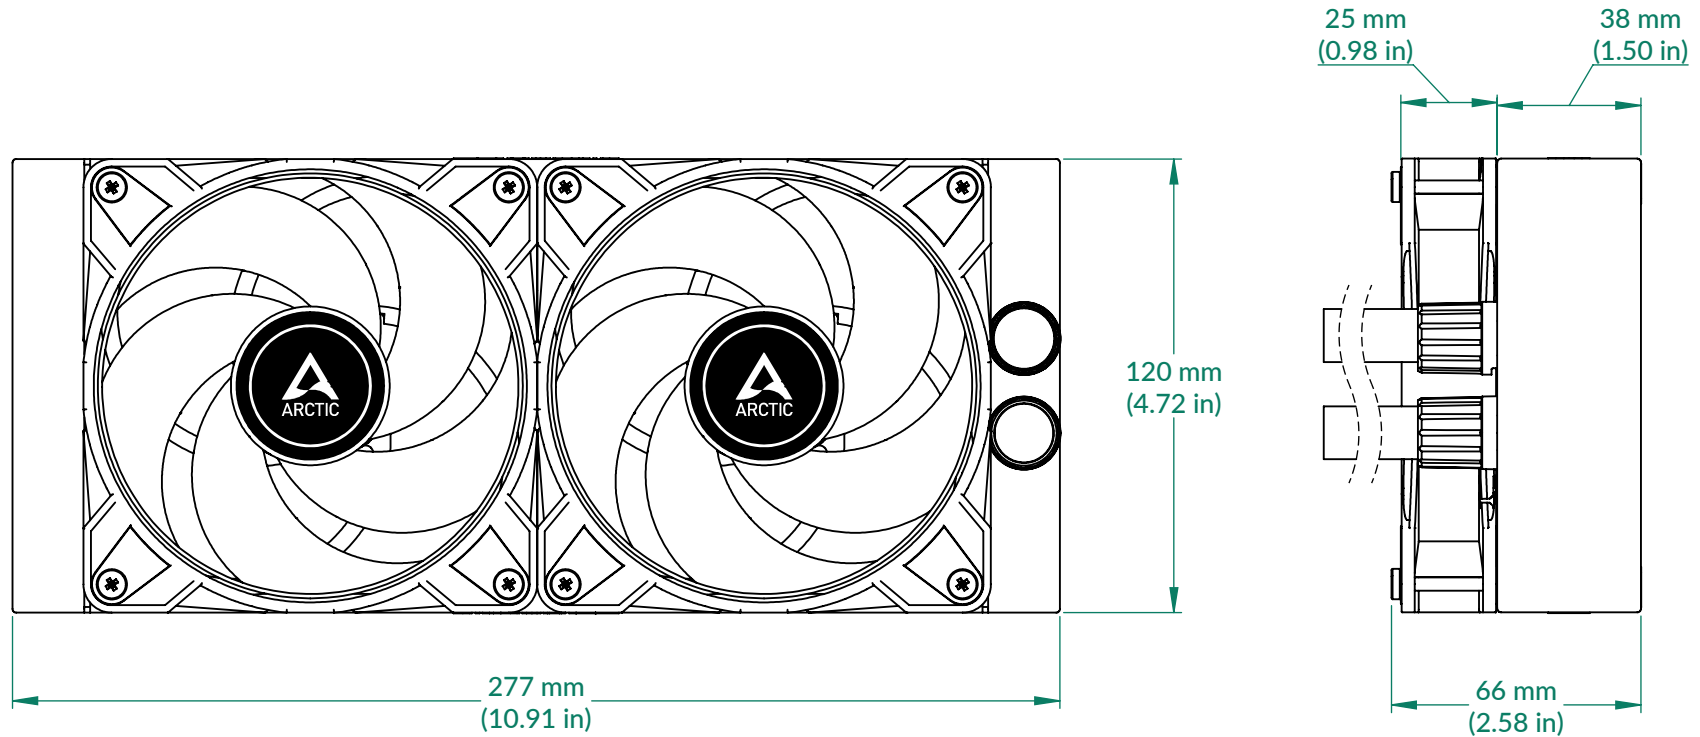

Liquid Freezer II 240 RGB with controller

P/N: ACFRE00099A
Scale 1:2
Rev. Date: 2022-11-07

Radiator and Fans

Front View

Side View

Liquid Freezer II Series

Scale 1:1
Rev. Date: 2022-11-07

Pump/Cold Plate

Front View

Side View

Liquid Freezer II Series

Scale 1:1
Rev. Date: 2022-11-07

RGB Controller

Front View

Side View