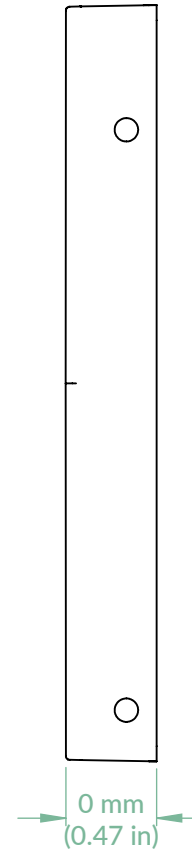

Liquid Freezer II 240 RGB with controller

P/N: ACFRE00099A
Scale 1:2
Rev. Date: 2022-11-07

Radiator and Fans

Front View

Side View

Liquid Freezer II Series

Scale 1:1
Rev. Date: 2022-11-07

Pump/Cold Plate

Front View

Side View

Liquid Freezer II Series

Scale 1:1
Rev. Date: 2022-11-07

RGB Controller

Front View

Side View