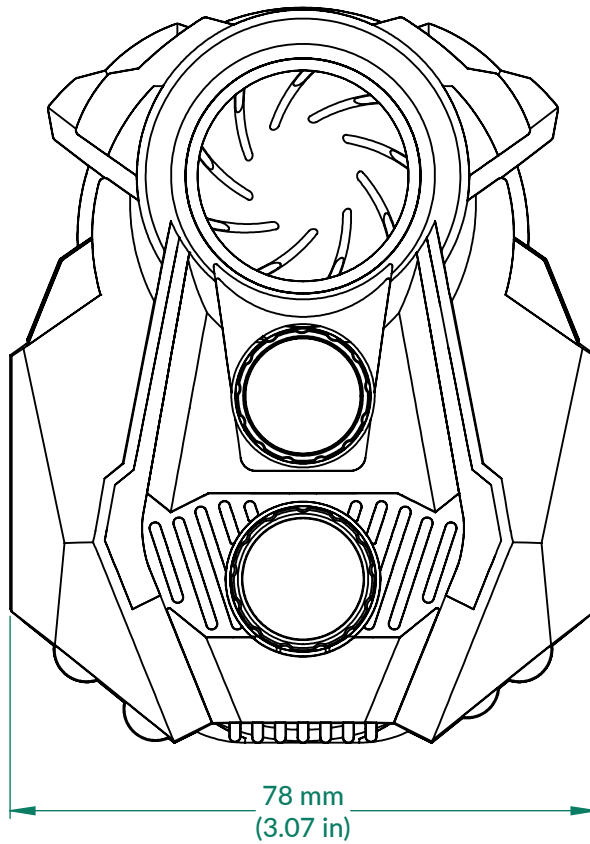

Liquid Freezer II 240 RGB with controller

P/N: ACFRE00099A
Scale 1:2
Rev. Date: 2022-11-07

Radiator and Fans

Front View

Side View

Liquid Freezer II Series

Scale 1:1
Rev. Date: 2022-11-07

Pump/Cold Plate

Front View

Side View

Liquid Freezer II Series

Scale 1:1
Rev. Date: 2022-11-07

RGB Controller

Front View

Side View