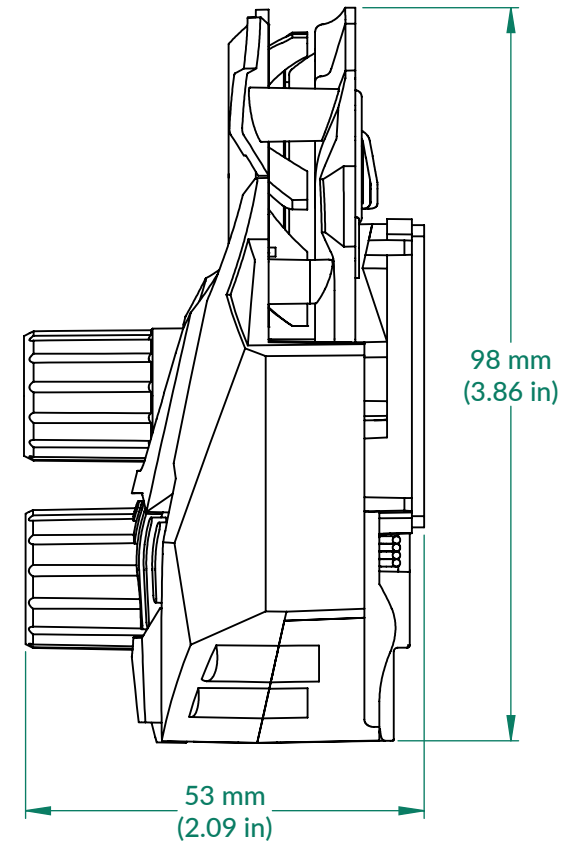

Liquid Freezer II 240 RGB with controller

P/N: ACFRE00099A
Scale 1:2
Rev. Date: 2022-11-07

Radiator and Fans

Front View

Side View

Liquid Freezer II Series

Scale 1:1
Rev. Date: 2022-11-07

Pump/Cold Plate

Front View

Side View

Liquid Freezer II Series

Scale 1:1
Rev. Date: 2022-11-07

RGB Controller

Front View

Side View