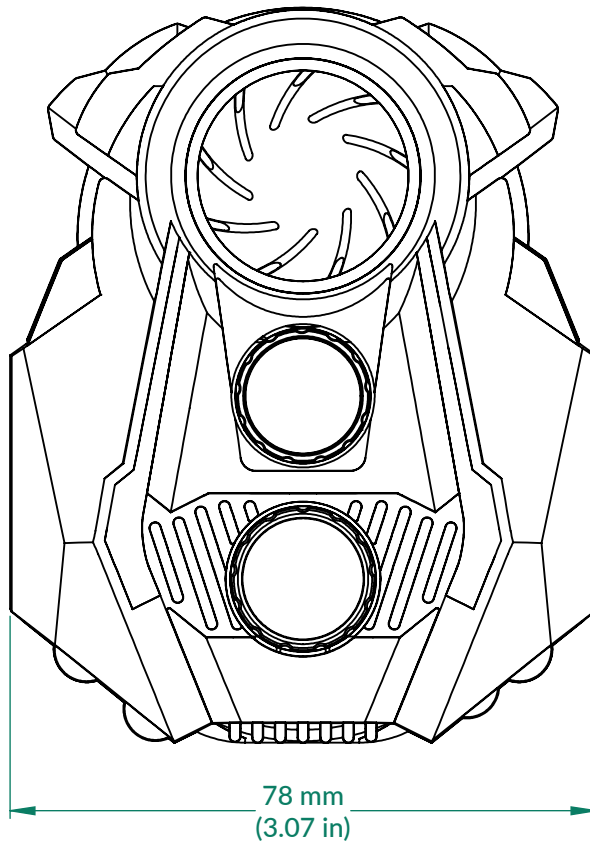

Liquid Freezer II 240

P/N: ACFRE00046B
Scale 1:2
Rev. Date: 2022-11-07

Radiator and Fans

Front View

Side View

Liquid Freezer II Series

Scale 1:1
Rev. Date: 2022-11-07

Pump/Cold Plate

Front View

Side View