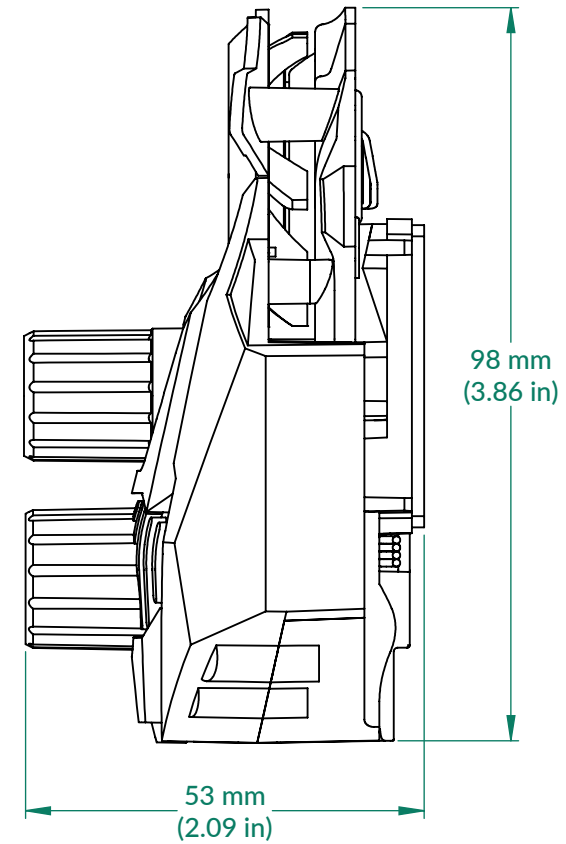

Liquid Freezer II 240

P/N: ACFRE00046B
Scale 1:2
Rev. Date: 2022-11-07

Radiator and Fans

Front View

Side View

Liquid Freezer II Series

Scale 1:1
Rev. Date: 2022-11-07

Pump/Cold Plate

Front View

Side View