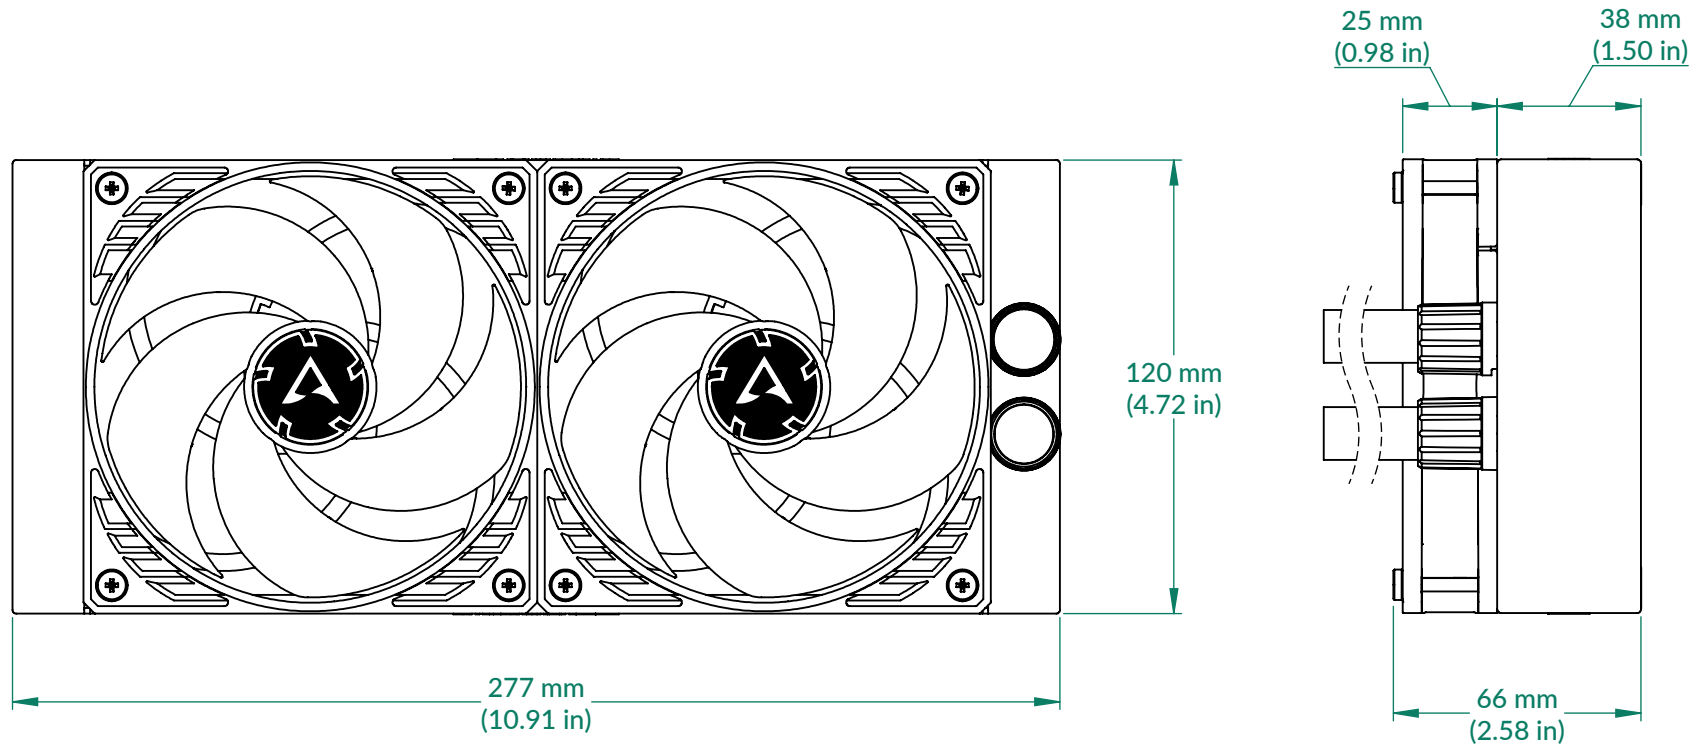

Liquid Freezer II 240

P/N: ACFRE00046B
Scale 1:2
Rev. Date: 2022-11-07

Radiator and Fans

Front View

Side View

Liquid Freezer II Series

Scale 1:1
Rev. Date: 2022-11-07

Pump/Cold Plate

Front View

Side View