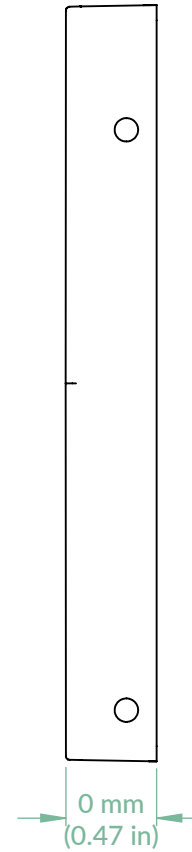

Liquid Freezer II 360 RGB with controller

P/N: ACFRE00100A
Scale 1:3
Rev. Date: 2022-11-07

Radiator and Fans

Front View

Side View

Liquid Freezer II Series

Scale 1:1
Rev. Date: 2022-11-07

Pump/Cold Plate

Front View

Side View

Liquid Freezer II Series

Scale 1:1
Rev. Date: 2022-11-07

RGB Controller

Front View

Side View