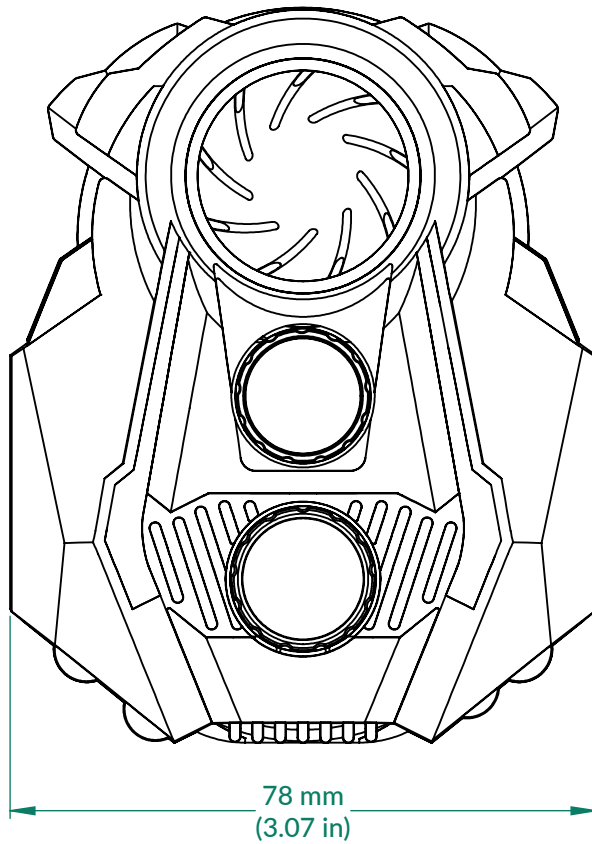

Liquid Freezer II 360 RGB with controller

P/N: ACFRE00100A
Scale 1:3
Rev. Date: 2022-11-07

Radiator and Fans

Front View

Side View

Liquid Freezer II Series

Scale 1:1
Rev. Date: 2022-11-07

Pump/Cold Plate

Front View

Side View

Liquid Freezer II Series

Scale 1:1
Rev. Date: 2022-11-07

RGB Controller

Front View

Side View