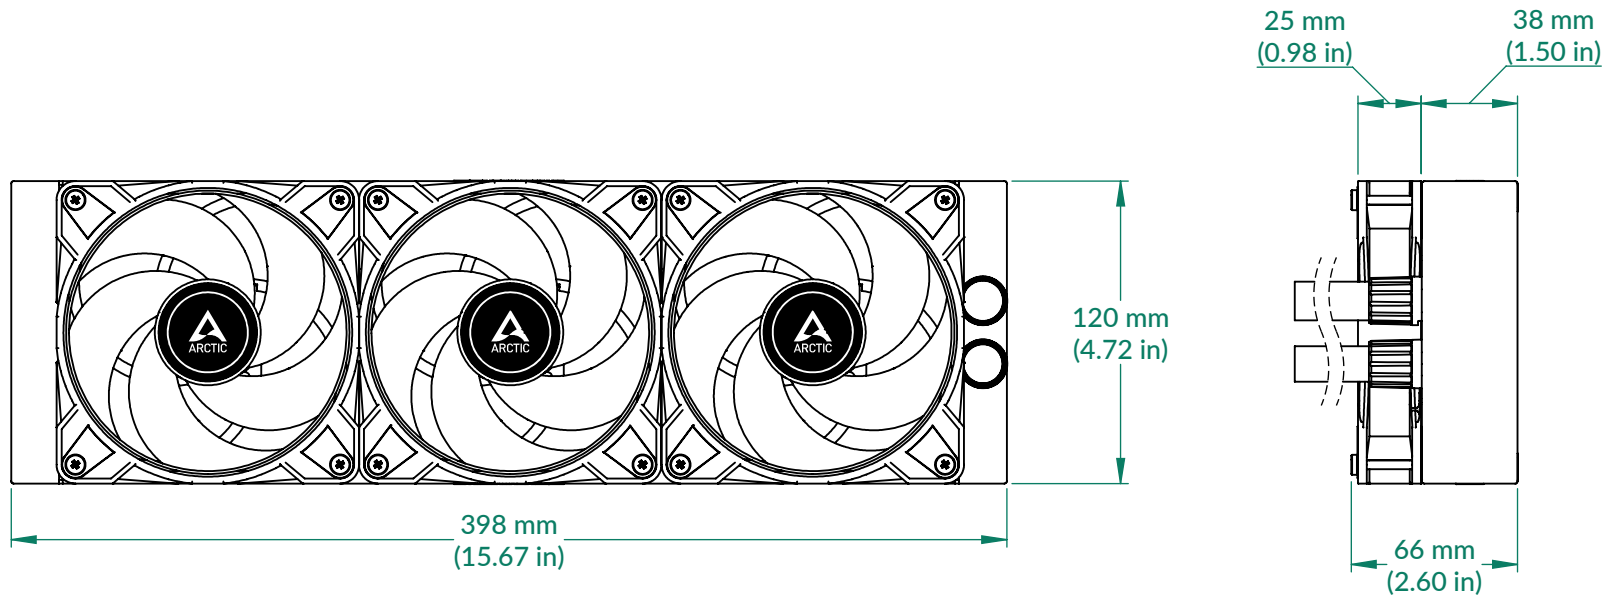

Liquid Freezer II 360 RGB with controller

P/N: ACFRE00100A
Scale 1:3
Rev. Date: 2022-11-07

Radiator and Fans

Front View

Side View

Liquid Freezer II Series

Scale 1:1
Rev. Date: 2022-11-07

Pump/Cold Plate

Front View

Side View

Liquid Freezer II Series

Scale 1:1
Rev. Date: 2022-11-07

RGB Controller

Front View

Side View