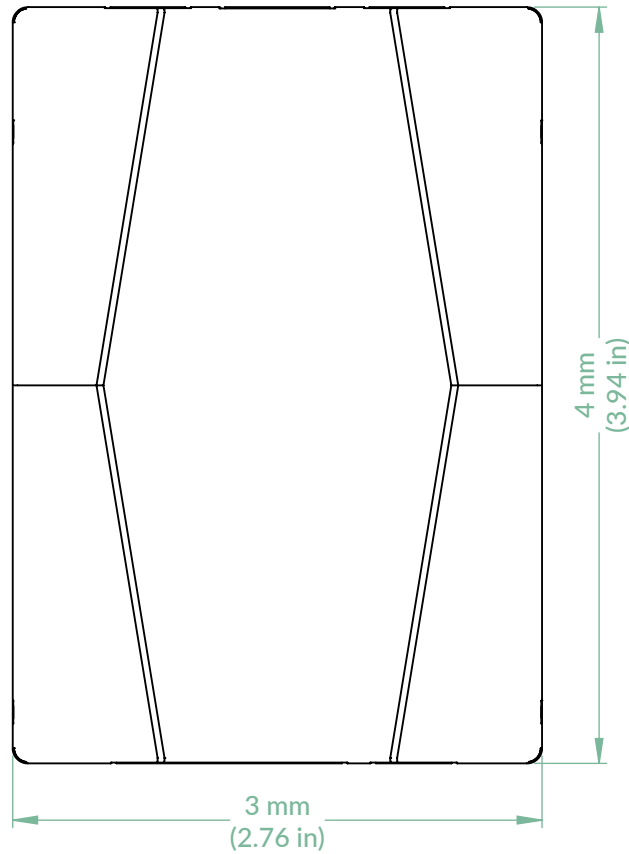

Front View

Side View

Liquid Freezer II Series

Scale 1:1
Rev. Date: 2022-11-07

RGB Controller

Front View

Side View