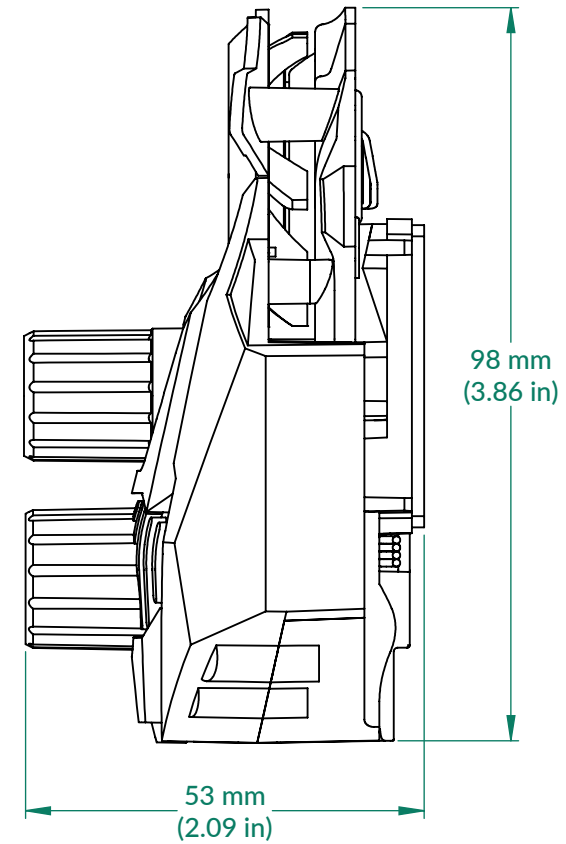

Liquid Freezer II 360 RGB with controller

P/N: ACFRE00100A
Scale 1:3
Rev. Date: 2022-11-07

Radiator and Fans

Front View

Side View

Liquid Freezer II Series

Scale 1:1
Rev. Date: 2022-11-07

Pump/Cold Plate

Front View

Side View

Liquid Freezer II Series

Scale 1:1
Rev. Date: 2022-11-07

RGB Controller

Front View

Side View