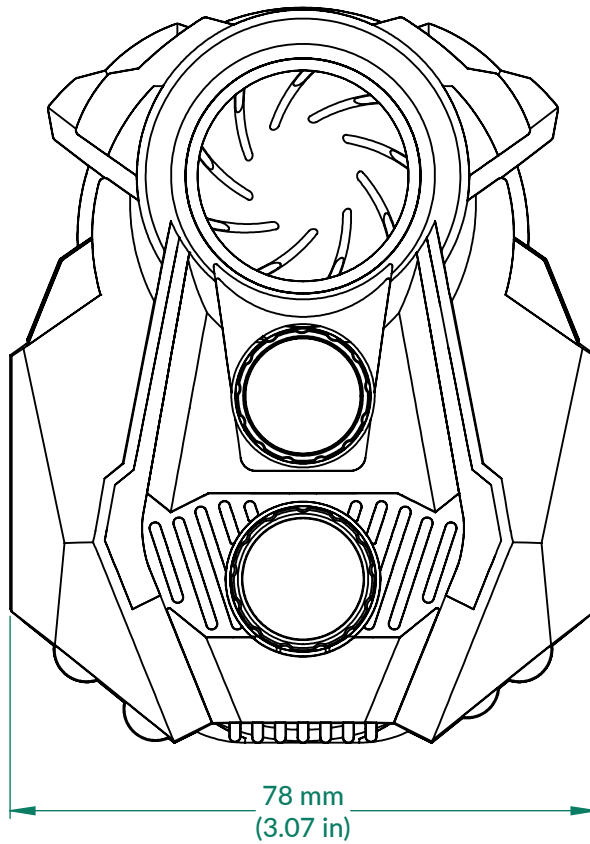

Liquid Freezer II 360 RGB/A-RGB

P/N: ACFRE00097A/ACFRE00101A

Scale 1:3

Rev. Date: 2022-11-07

Radiator and Fans

Front View

Side View

Liquid Freezer II Series

Scale 1:1
Rev. Date: 2022-11-07

Pump/Cold Plate

Front View

Side View