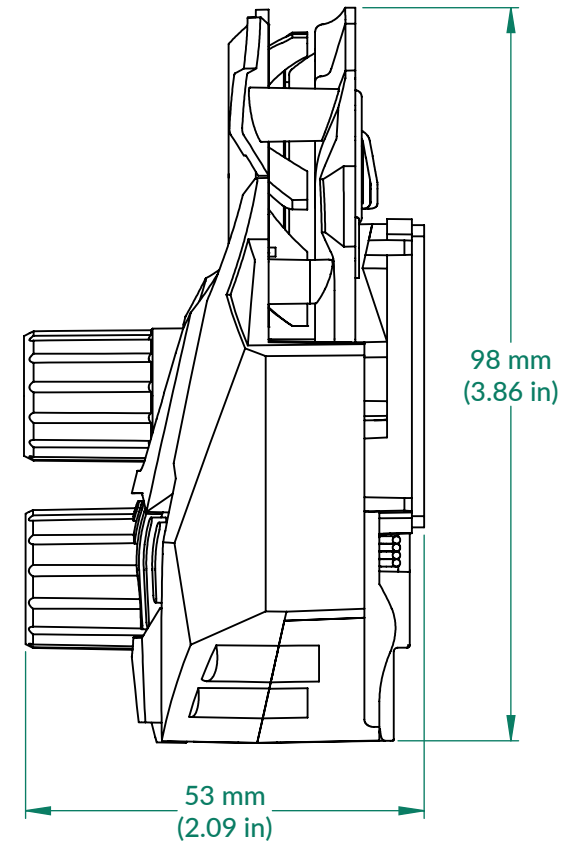

Liquid Freezer II 360 RGB/A-RGB

P/N: ACFRE00097A/ACFRE00101A

Scale 1:3

Rev. Date: 2022-11-07

Radiator and Fans

Front View

Side View

Liquid Freezer II Series

Scale 1:1
Rev. Date: 2022-11-07

Pump/Cold Plate

Front View

Side View