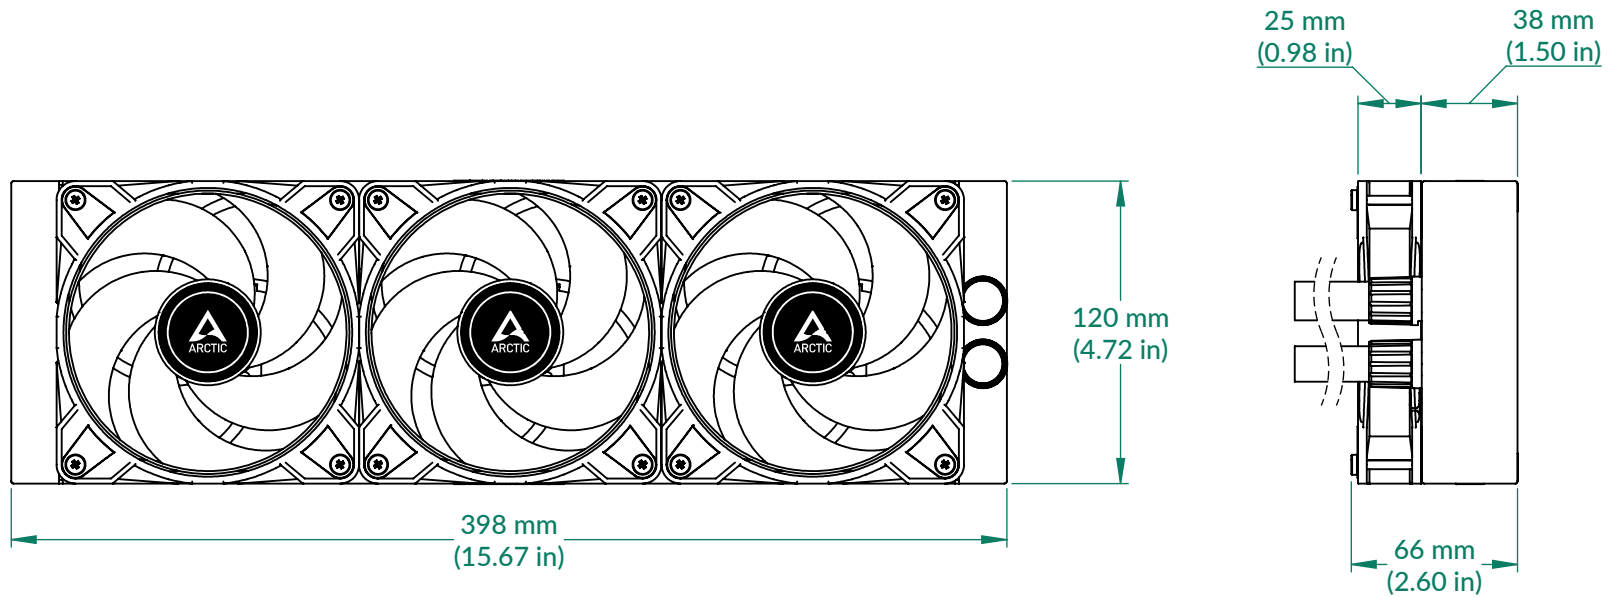

Liquid Freezer II 360 RGB/A-RGB

P/N: ACFRE00097A/ACFRE00101A

Scale 1:3

Rev. Date: 2022-11-07

Radiator and Fans

Front View

Side View

Liquid Freezer II Series

Scale 1:1
Rev. Date: 2022-11-07

Pump/Cold Plate

Front View

Side View