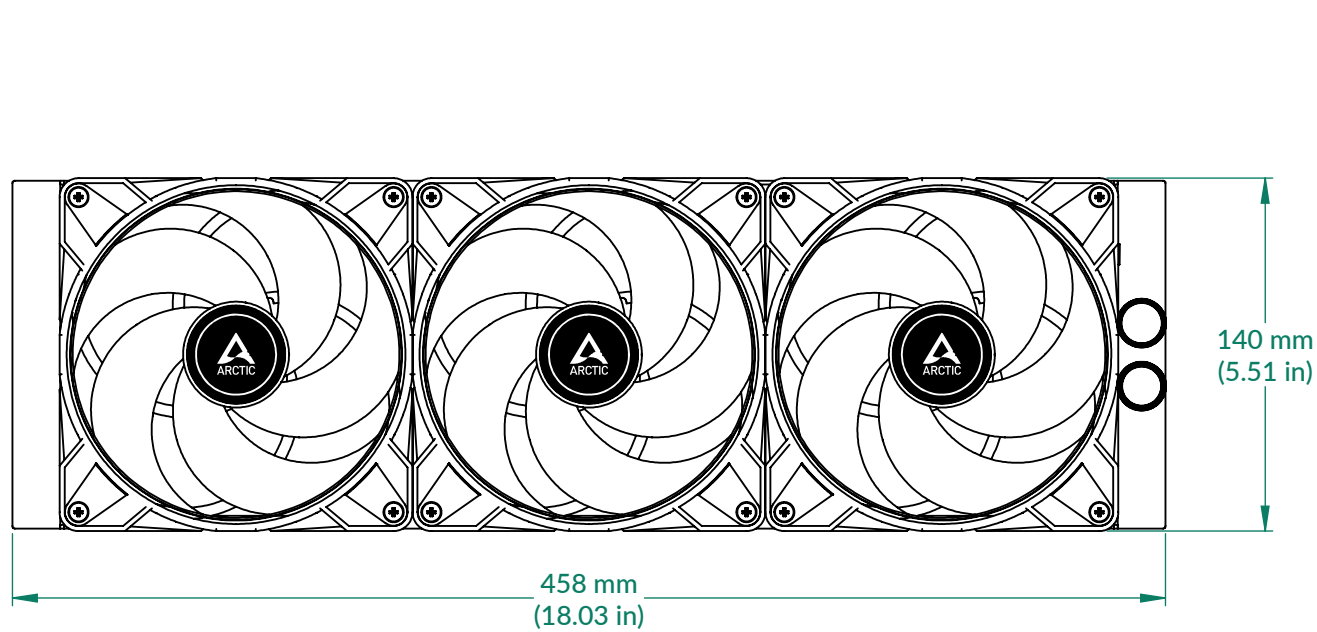

Liquid Freezer II 420 RGB/A-RGB

P/N: ACFRE00110A/ACFRE00109A

Scale 1:3

Rev. Date: 2022-11-07

Radiator and Fans

Front View

Side View

Liquid Freezer II Series

Scale 1:1
Rev. Date: 2022-11-07

Pump/Cold Plate

Front View

Side View