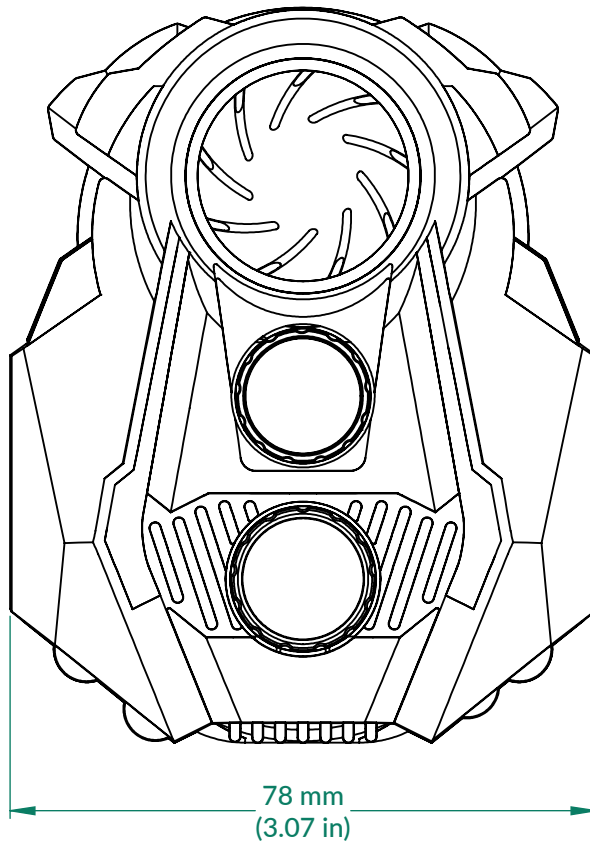

Liquid Freezer II 420 RGB/A-RGB

P/N: ACFRE00110A/ACFRE00109A

Scale 1:3

Rev. Date: 2022-11-07

Radiator and Fans

Front View

Side View

Liquid Freezer II Series

Scale 1:1
Rev. Date: 2022-11-07

Pump/Cold Plate

Front View

Side View