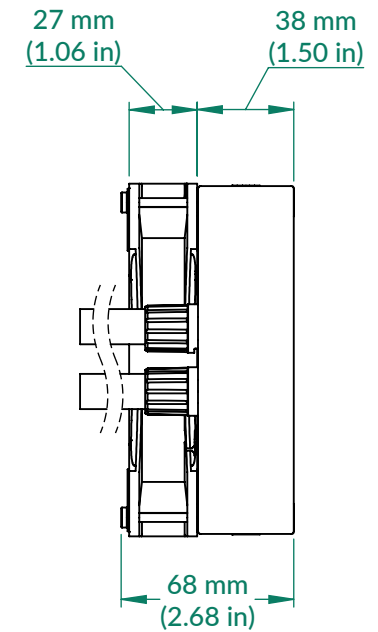

Liquid Freezer II 420 RGB/A-RGB

P/N: ACFRE00110A/ACFRE00109A

Scale 1:3

Rev. Date: 2022-11-07

Radiator and Fans

Front View

Side View

Liquid Freezer II Series

Scale 1:1
Rev. Date: 2022-11-07

Pump/Cold Plate

Front View

Side View