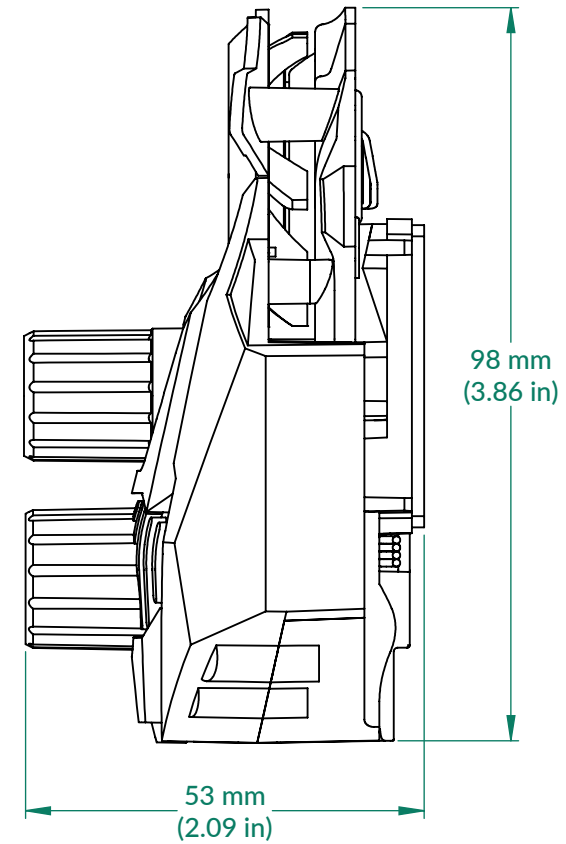

Liquid Freezer II 420 RGB/A-RGB

P/N: ACFRE00110A/ACFRE00109A

Scale 1:3

Rev. Date: 2022-11-07

Radiator and Fans

Front View

Side View

Liquid Freezer II Series

Scale 1:1
Rev. Date: 2022-11-07

Pump/Cold Plate

Front View

Side View