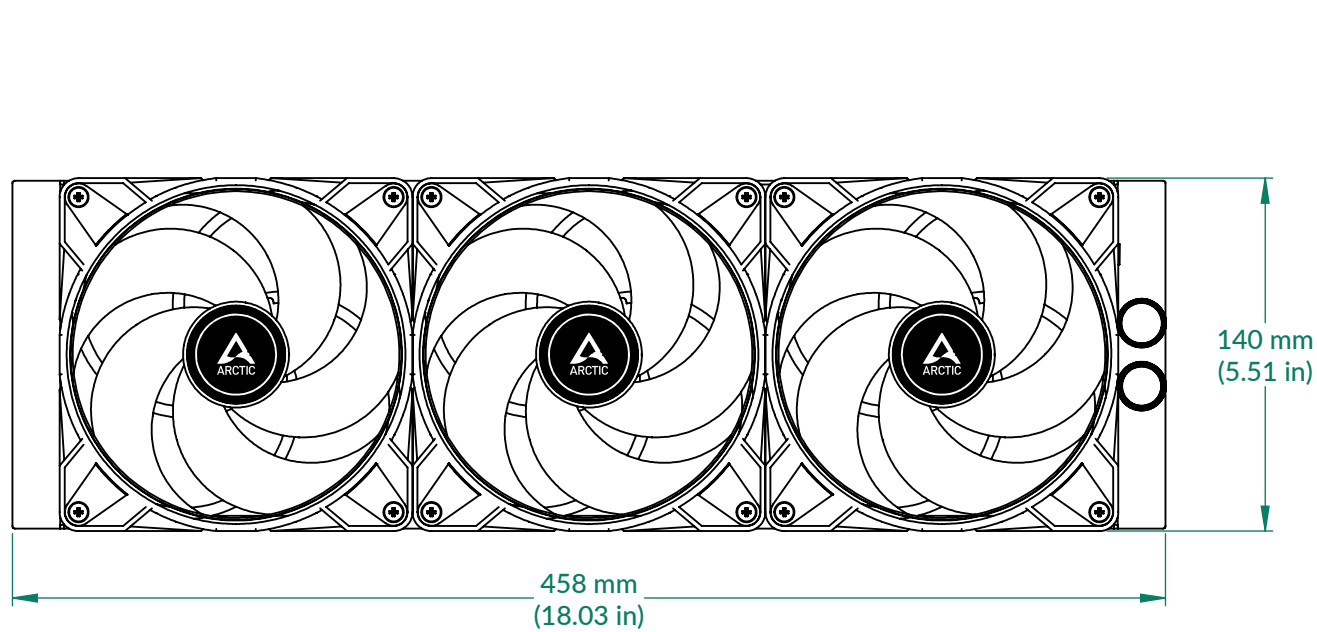

# Liquid Freezer II 420 RGB with controller

P/N: ACFRE00111A  
Scale 1:3  
Rev. Date: 2022-11-07

## Radiator and Fans

Front View

Side View

## Pump/Cold Plate

Front View

Side View