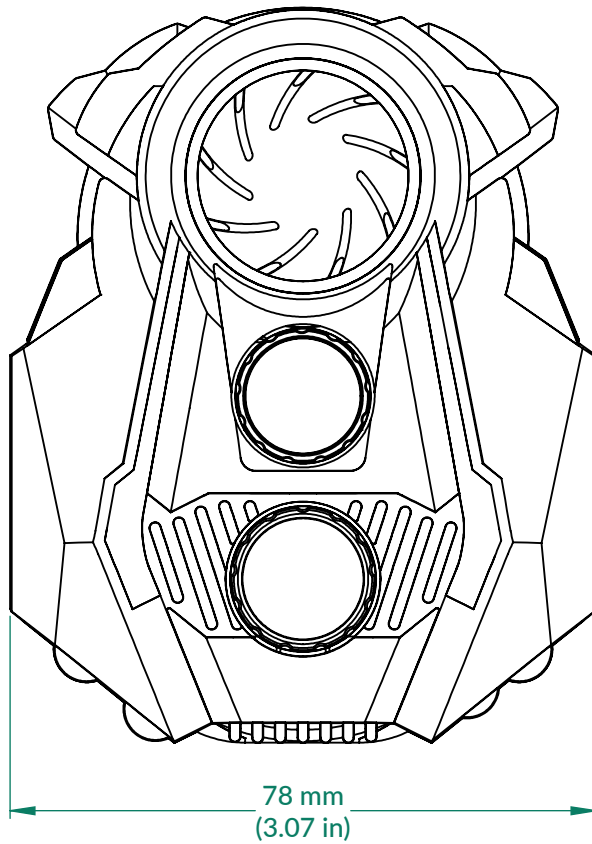

# Liquid Freezer II 420 RGB with controller

P/N: ACFRE00111A  
Scale 1:3  
Rev. Date: 2022-11-07

## Radiator and Fans

Front View

Side View

## Pump/Cold Plate

Front View

Side View