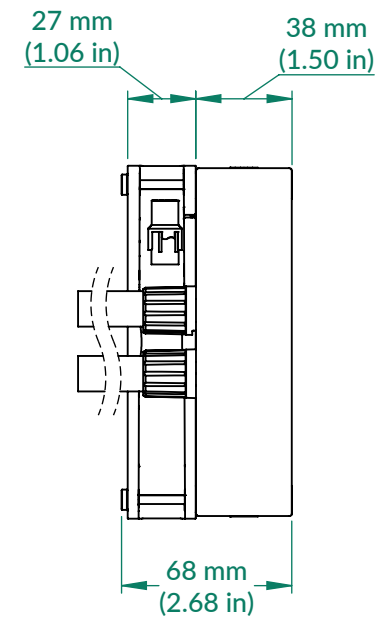

# Liquid Freezer II 420

P/N: ACFRE00092A  
Scale 1:3  
Rev. Date: 2022-11-07

## Radiator and Fans

Front View

Side View

## Pump/Cold Plate

Front View

Side View