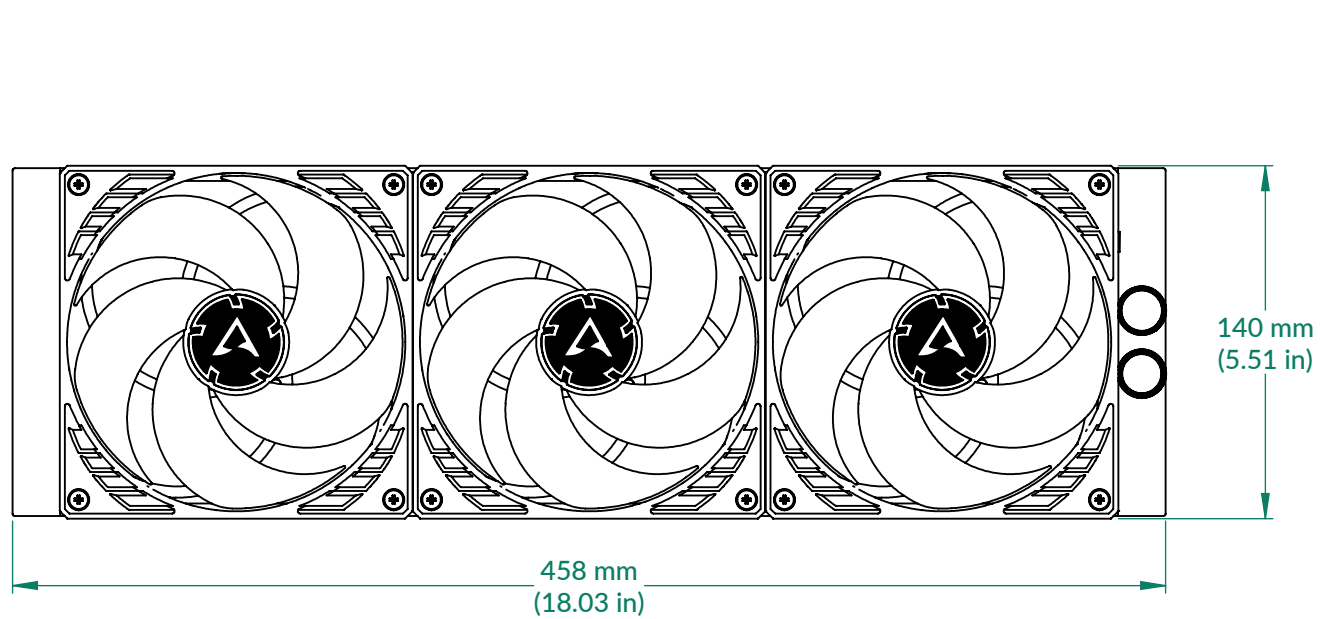

# Liquid Freezer II 420

P/N: ACFRE00092A  
Scale 1:3  
Rev. Date: 2022-11-07

## Radiator and Fans

Front View

Side View

## Pump/Cold Plate

Front View

Side View