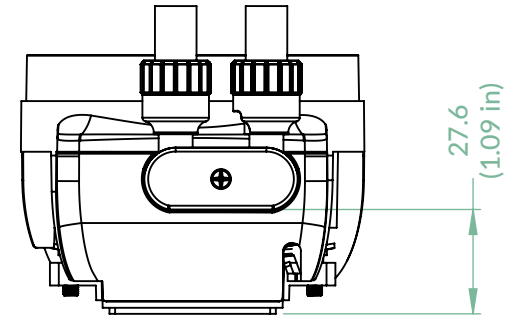

Scale 1:2
Rev. Date: 31/1/2024

Top View

Front View

Side View

Back View

Bottom View

Scale 1:2

Liquid Freezer III 420