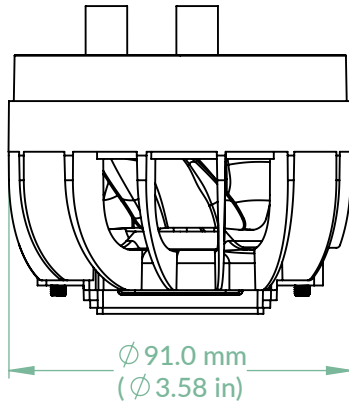

Scale 1:2
Rev. Date: 31/1/2024

Top View

Front View

Side View

Back View

Bottom View

Scale 1:2

Liquid Freezer III 420