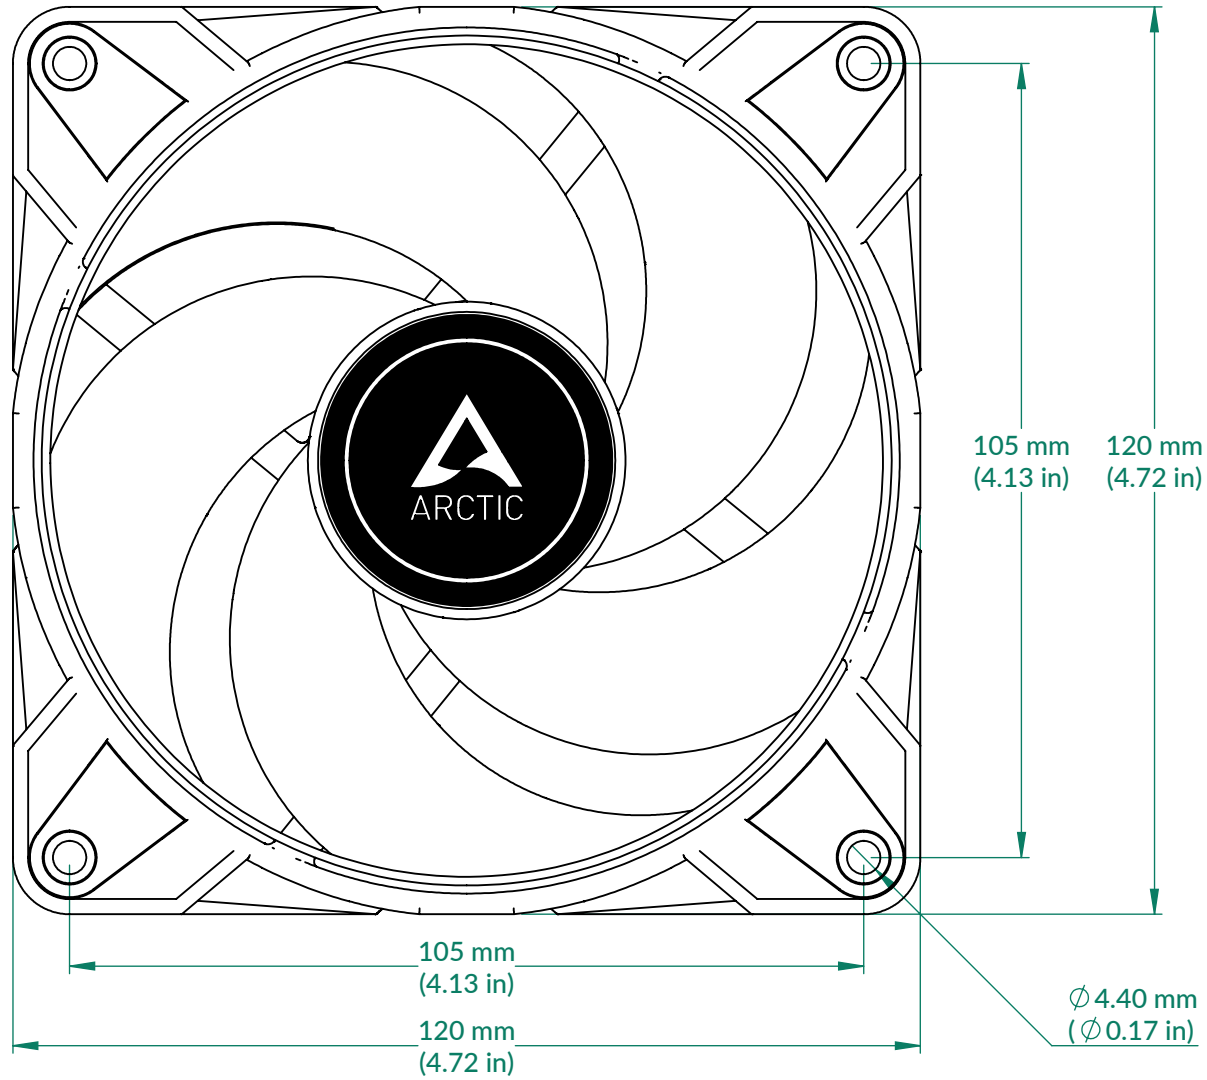

P12 MAX

Scale 1:1

Rev. Date: 2023-01-11

Front View

Side View