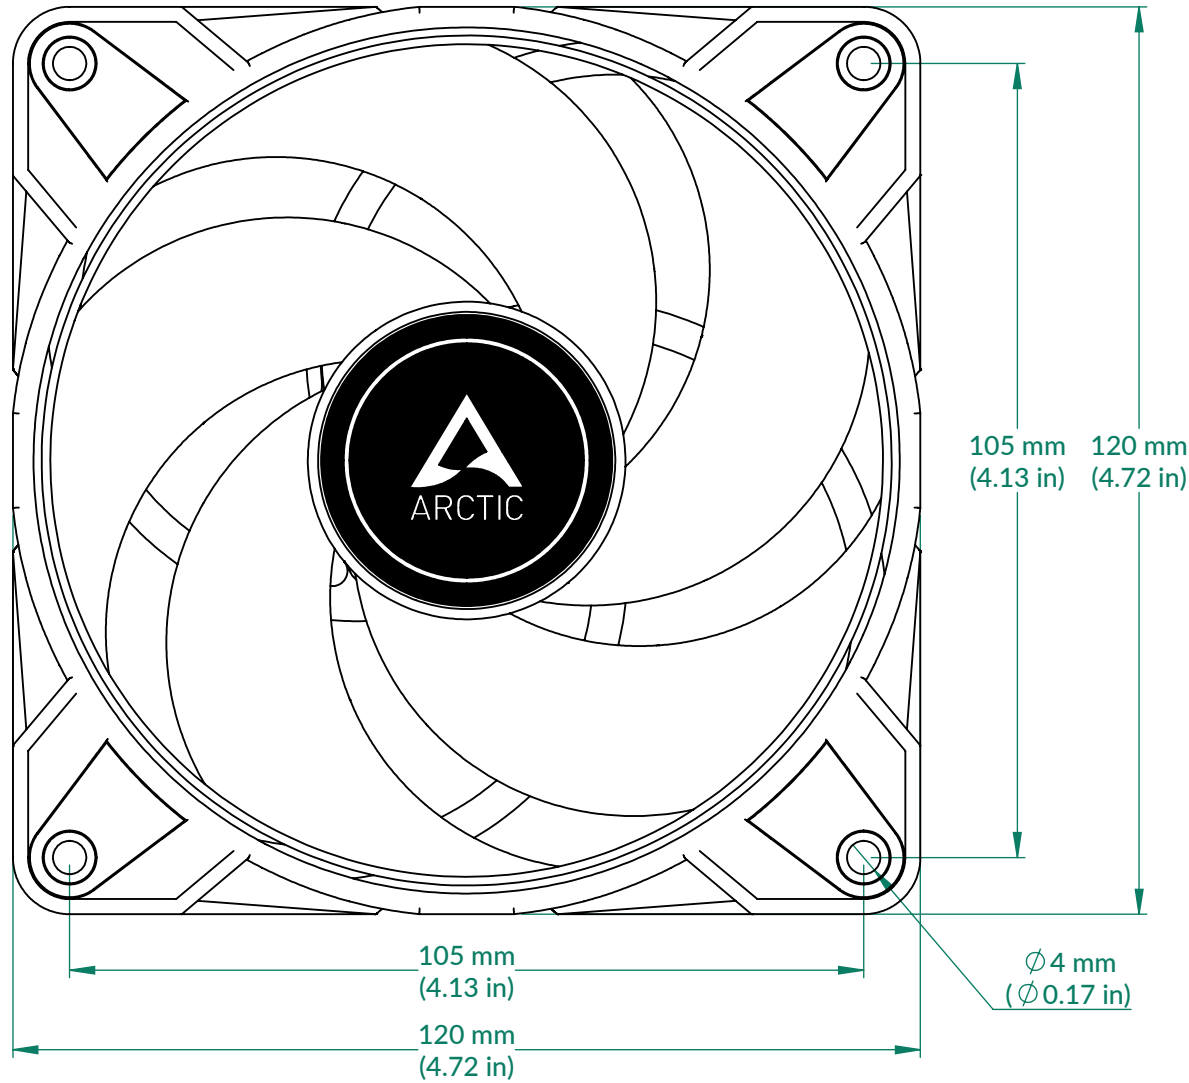

P12 RGB/A-RGB Series

Scale 1:1

Rev. Date: 2022-11-02

Front View

Side View