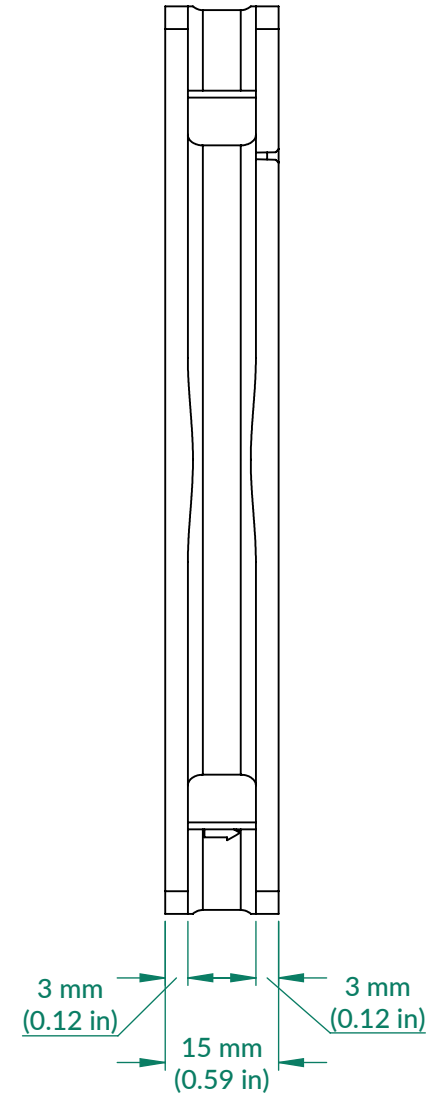

P12 Slim PWM PST

Scale 1:1

Rev. Date: 2022-09-21

Front View

Side View