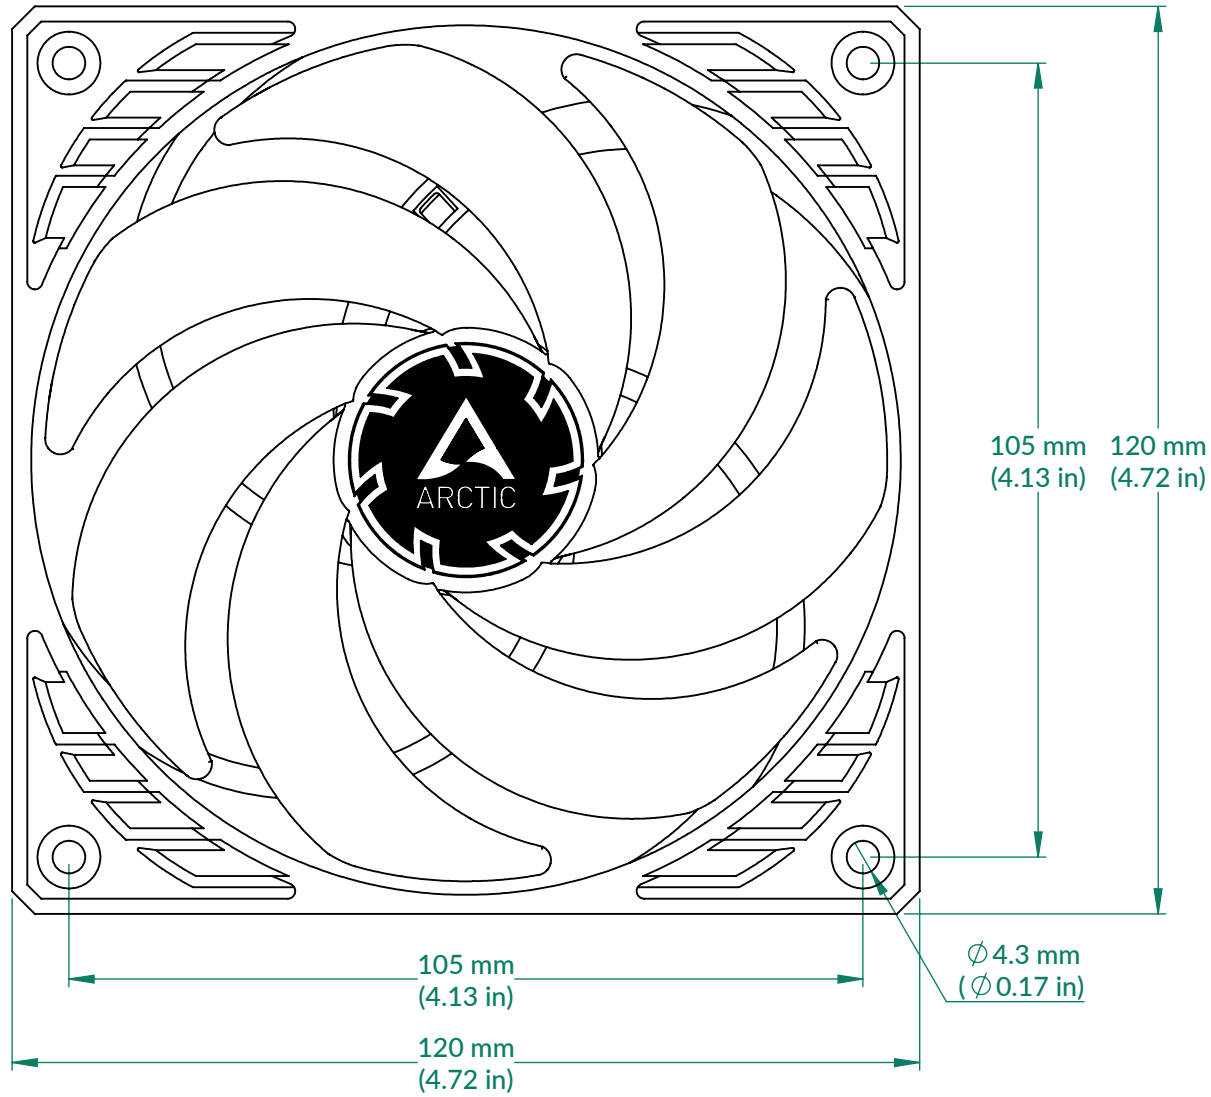

P12 Slim PWM PST

Scale 1:1

Rev. Date: 2022-09-21

Front View

Side View