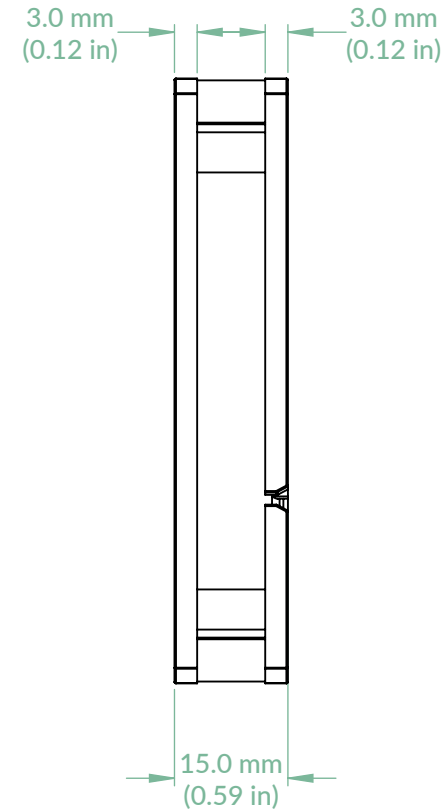

# P8 Slim PWM PST

Scale 1:1

Rev. Date: 2024-05-28

Front View

Side View