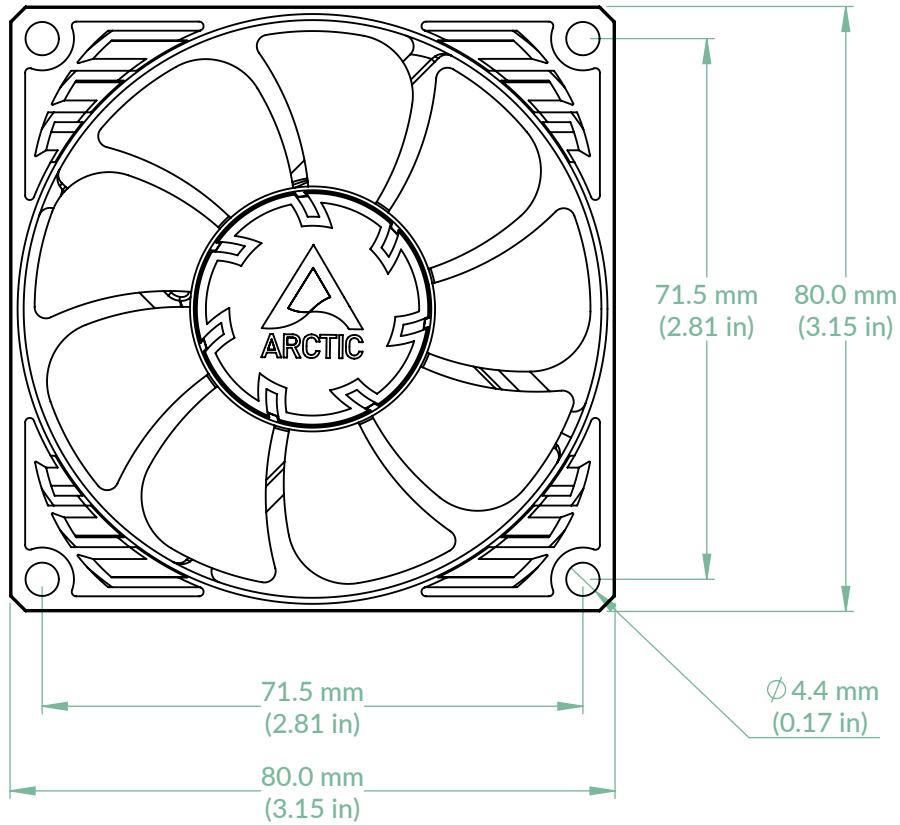

# P8 Slim PWM PST

Scale 1:1

Rev. Date: 2024-05-28

Front View

Side View