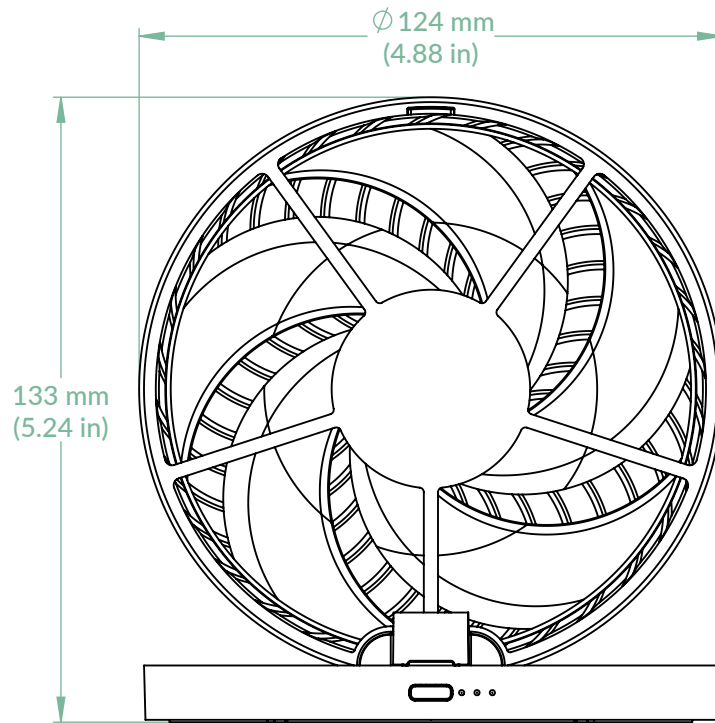

# Summair Plus

P/N: AEBRZ00024A (Black) , AEBRZ00026A (White)

Scale 5:8

Rev. Date: 26/4/2023

Closed

Top View  
Scale 5:8

Side View  
Scale 5:8

Front View  
Scale 5:8

# Summair Plus

P/N: AEBRZ00024A (Black) , AEBRZ00026A (White)

Scale 5:8

Rev. Date: 26/4/2023

Open

Back View  
Scale 5:8

Side View  
Scale 5:8