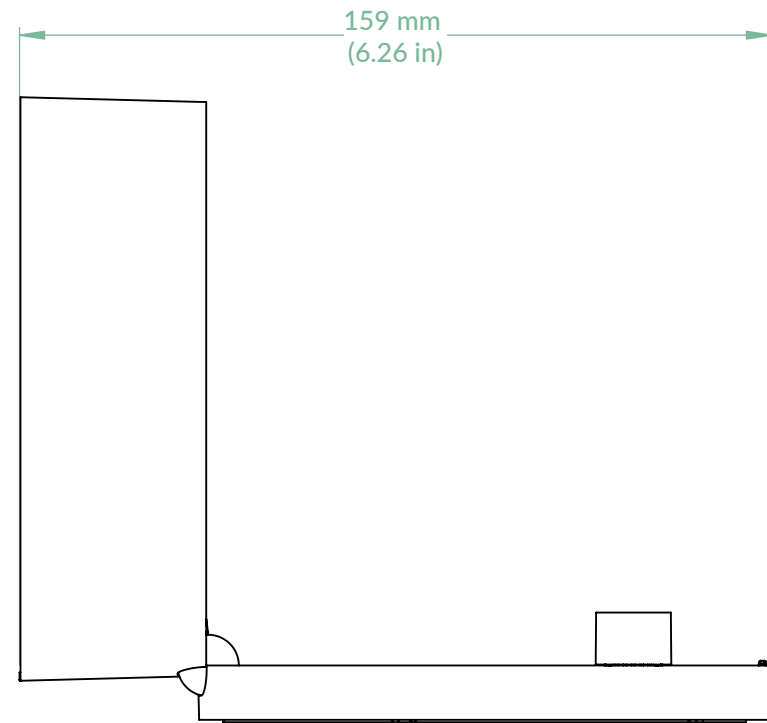

# Summair Plus

P/N: AEBRZ00024A (Black) , AEBRZ00026A (White)

Scale 5:8

Rev. Date: 26/4/2023

Closed

Top View  
Scale 5:8

Side View  
Scale 5:8

Front View  
Scale 5:8

# Summair Plus

P/N: AEBRZ00024A (Black) , AEBRZ00026A (White)

Scale 5:8

Rev. Date: 26/4/2023

Open

Back View  
Scale 5:8

Side View  
Scale 5:8