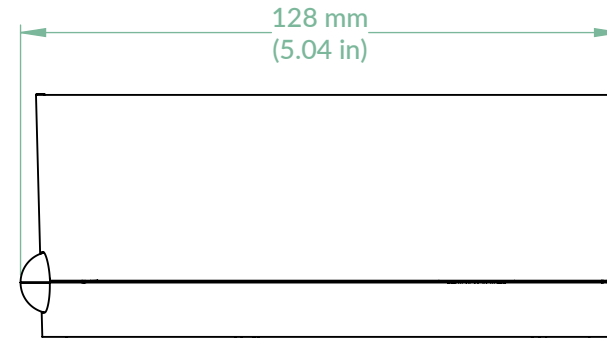

# Summair Plus

P/N: AEBRZ00024A (Black) , AEBRZ00026A (White)

Scale 5:8

Rev. Date: 26/4/2023

Closed

Top View  
Scale 5:8

Side View  
Scale 5:8

Front View  
Scale 5:8

# Summair Plus

P/N: AEBRZ00024A (Black) , AEBRZ00026A (White)

Scale 5:8

Rev. Date: 26/4/2023

Open

Back View  
Scale 5:8

Side View  
Scale 5:8