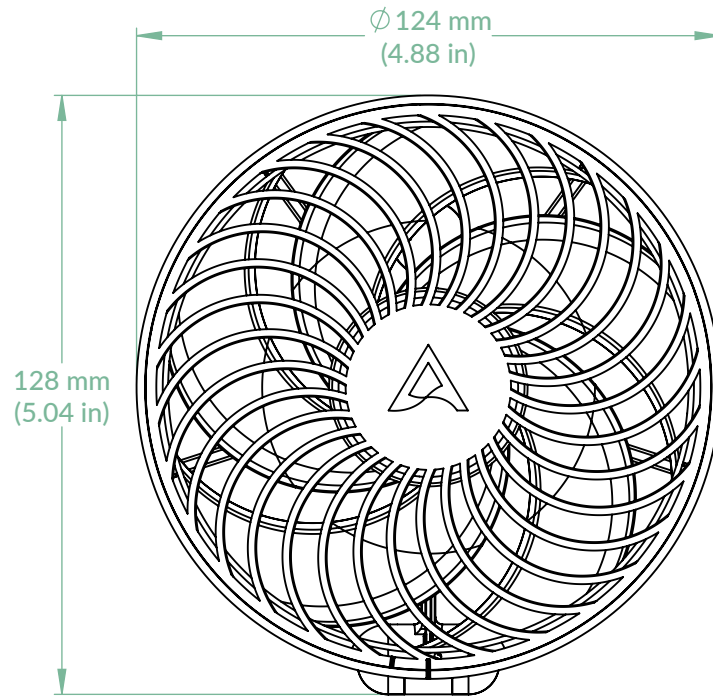

# Summair Plus

P/N: AEBRZ00024A (Black) , AEBRZ00026A (White)

Scale 5:8

Rev. Date: 26/4/2023

Closed

Top View  
Scale 5:8

Side View  
Scale 5:8

Front View  
Scale 5:8

# Summair Plus

P/N: AEBRZ00024A (Black) , AEBRZ00026A (White)

Scale 5:8

Rev. Date: 26/4/2023

Open

Back View  
Scale 5:8

Side View  
Scale 5:8