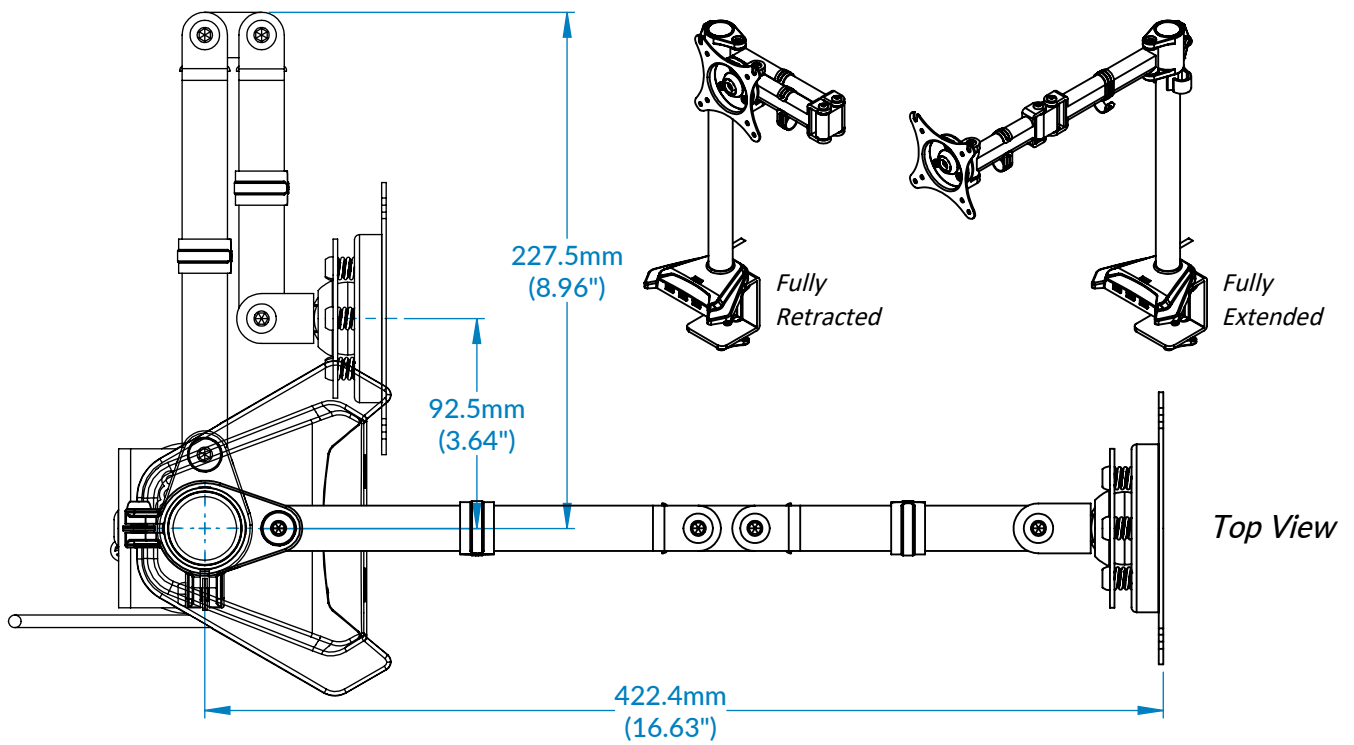

Z1 Pro (Gen 3)

Dimensional Illustrations

Overall Dimensions

Top View

Side View

Side View

Z1 Pro (Gen 3)

Dimensional Illustrations

Reach

Adjustability

Designed by ARCTIC

P/N: AEMNT00049A

© ARCTIC (HK) Ltd. All rights reserved.

Rev. Date: 20-Apr-2022