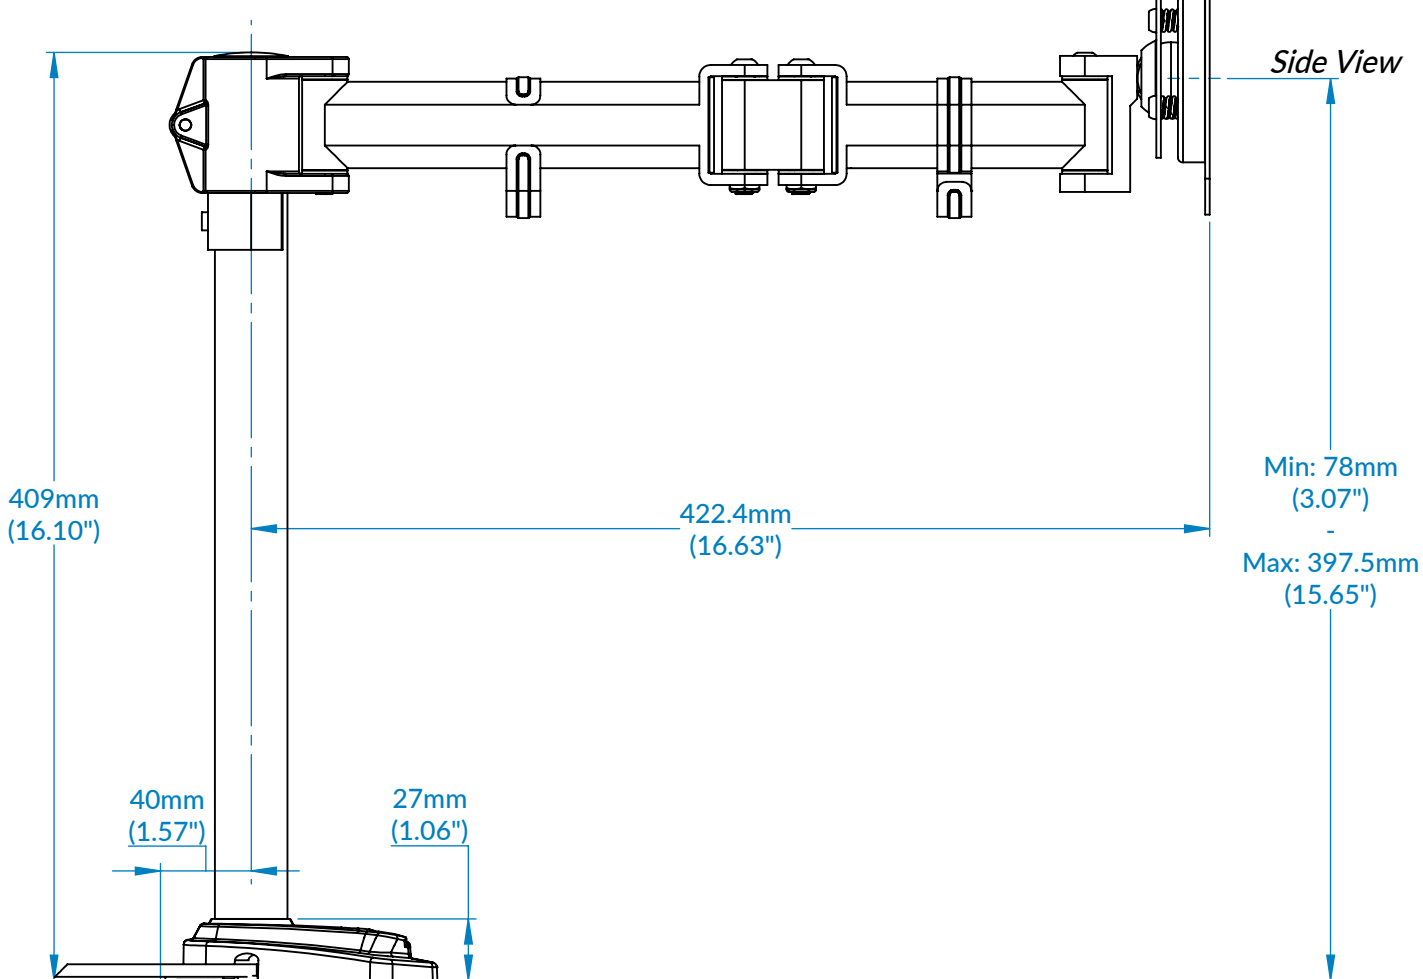

Z1 Pro (Gen 3)

Dimensional Illustrations

Overall Dimensions

Top View

Side View

Side View

Z1 Pro (Gen 3)

Dimensional Illustrations

Reach

Adjustability

Designed by ARCTIC

P/N: AEMNT00049A

© ARCTIC (HK) Ltd. All rights reserved.

Rev. Date: 20-Apr-2022