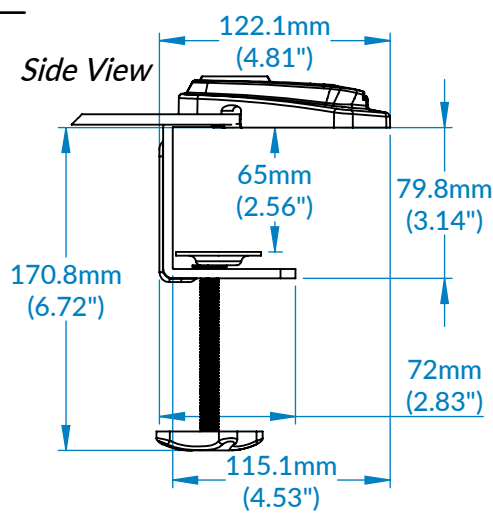

Z1 Pro (Gen 3)

Dimensional Illustrations

Overall Dimensions

Top View

Side View

Side View

Z1 Pro (Gen 3)

Dimensional Illustrations

Reach

Adjustability

Designed by ARCTIC

P/N: AEMNT00049A

© ARCTIC (HK) Ltd. All rights reserved.

Rev. Date: 20-Apr-2022