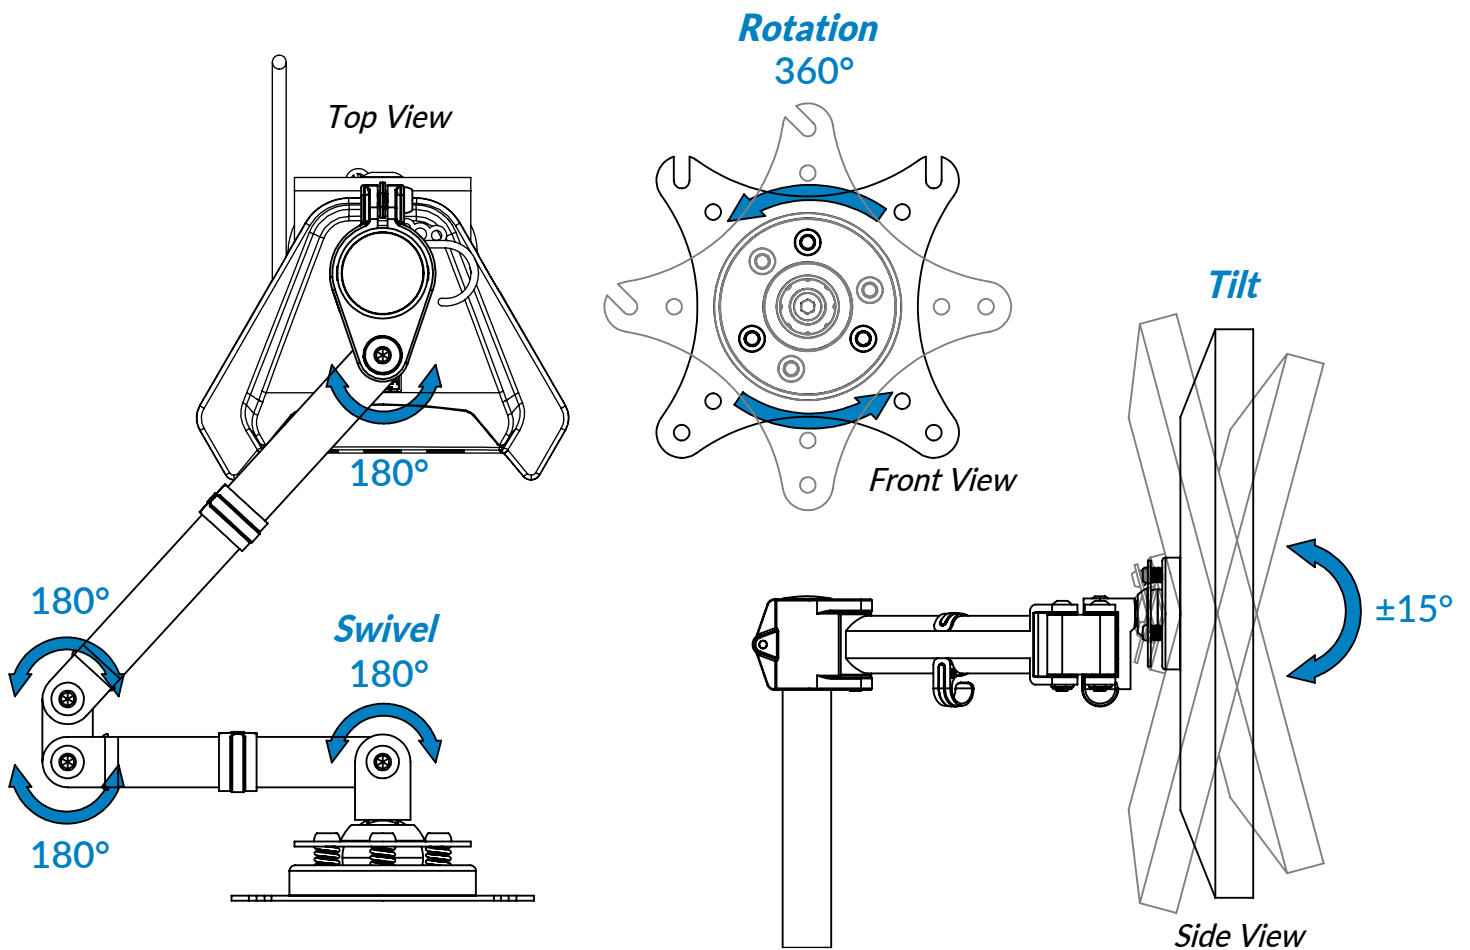

Z1 Pro (Gen 3)

Dimensional Illustrations

Overall Dimensions

Top View

Side View

Side View

Z1 Pro (Gen 3)

Dimensional Illustrations

Reach

Adjustability

Designed by ARCTIC

P/N: AEMNT00049A

© ARCTIC (HK) Ltd. All rights reserved.

Rev. Date: 20-Apr-2022