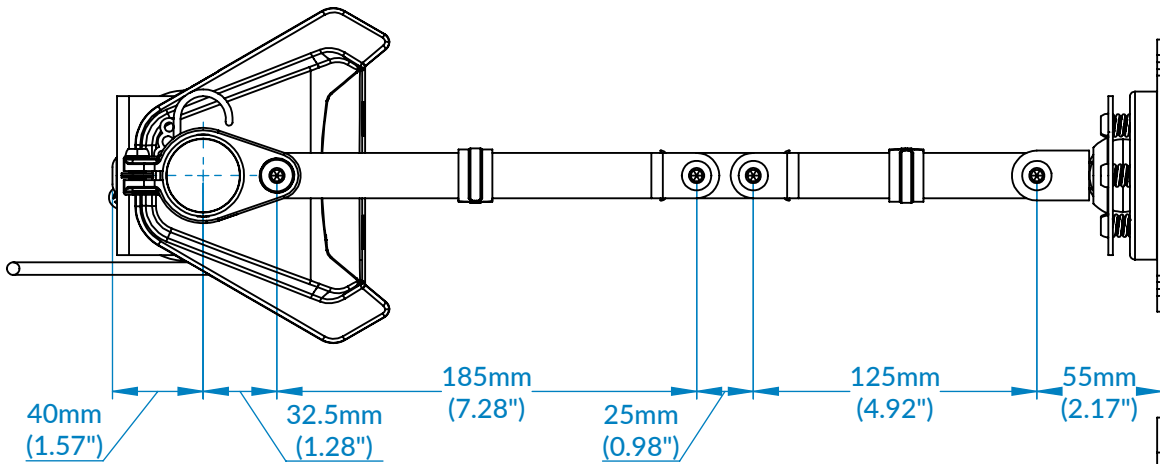

Z1 Pro (Gen 3)

Dimensional Illustrations

Overall Dimensions

Top View

Side View

Side View

Z1 Pro (Gen 3)

Dimensional Illustrations

Reach

Adjustability

Designed by ARCTIC

P/N: AEMNT00049A

© ARCTIC (HK) Ltd. All rights reserved.

Rev. Date: 20-Apr-2022